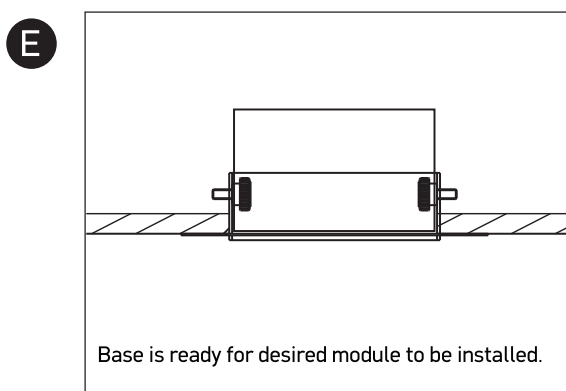

INSTALLATION MANUAL

51100TR

Ceiling trimless base for 11110TR / 11150TR / 11070TR
Modules must be ordered separately

one
LIGHT

Required modules: 11110TR / 11150TR / 11070TR

Warnings:

1. Make sure that the product is installed properly before connecting to electricity.
2. Do not cover the fitting.
3. Maintenance and installation should only be carried out by a professional electrician.