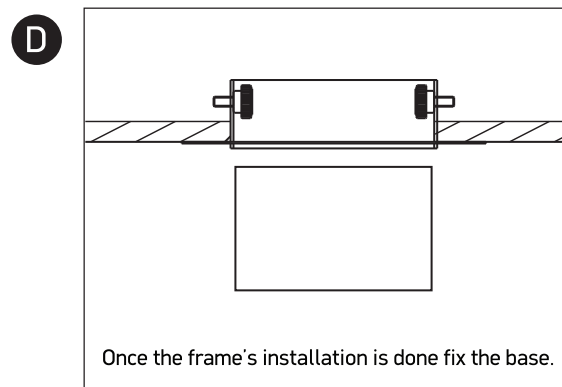

INSTALLATION MANUAL

51100TR

Ceiling trimless base for 11110TR / 11150TR / 11070TR
Modules must be ordered separately

one
LIGHT

Required modules: 11110TR / 11150TR / 11070TR

Warnings:

1. Make sure that the product is installed properly before connecting to electricity.
2. Do not cover the fitting.
3. Maintenance and installation should only be carried out by a professional electrician.