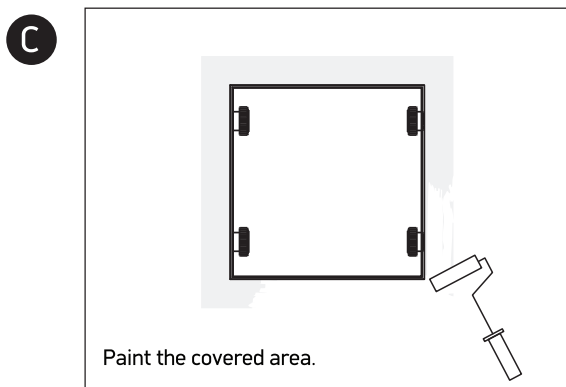

INSTALLATION MANUAL

51100TR

Ceiling trimless base for 11110TR / 11150TR / 11070TR
Modules must be ordered separately

one
LIGHT

Required modules: 11110TR / 11150TR / 11070TR

Warnings:

1. Make sure that the product is installed properly before connecting to electricity.
2. Do not cover the fitting.
3. Maintenance and installation should only be carried out by a professional electrician.