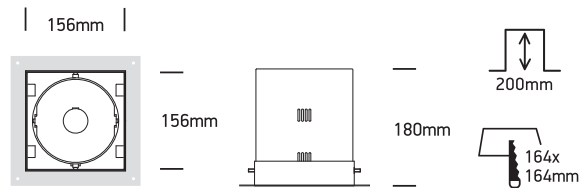

INSTALLATION MANUAL

51100TR

Ceiling trimless base for 11110TR / 11150TR / 11070TR
Modules must be ordered separately

one
LIGHT

Required modules: 11110TR / 11150TR / 11070TR

Warnings:

1. Make sure that the product is installed properly before connecting to electricity.
2. Do not cover the fitting.
3. Maintenance and installation should only be carried out by a professional electrician.