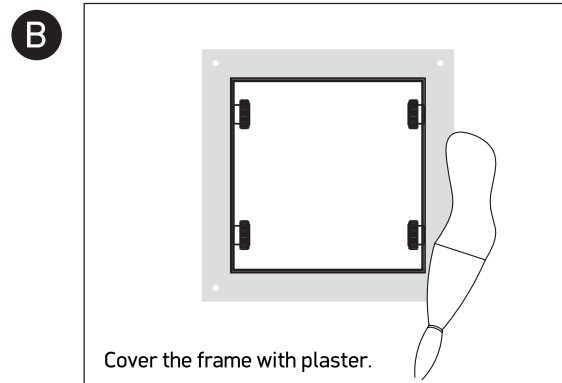

INSTALLATION MANUAL

51100TR

Ceiling trimless base for 11110TR / 11150TR / 11070TR
Modules must be ordered separately

one
LIGHT

Required modules: 11110TR / 11150TR / 11070TR

Warnings:

1. Make sure that the product is installed properly before connecting to electricity.
2. Do not cover the fitting.
3. Maintenance and installation should only be carried out by a professional electrician.