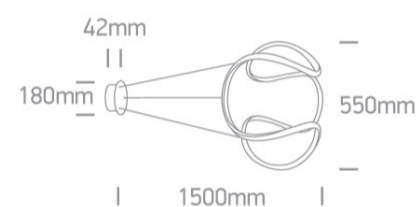

18 Decorative&gt;The Swirl Range

63064/W

36W LED Decorative Pendant.

Complete with 24V driver.

Complies with standard EN60598-1 and any other specific standards.

## Dimensions

## Physical Specification

Item Group	18 Decorative
Family	The Swirl Range
Order Code	63064/W
Colour	White
Material	Aluminium + Steel
Shape	Circular
Height	1500mm
Diameter	550mm
Suspended Ceiling	Yes
Indoor	Yes
Adjustable	No