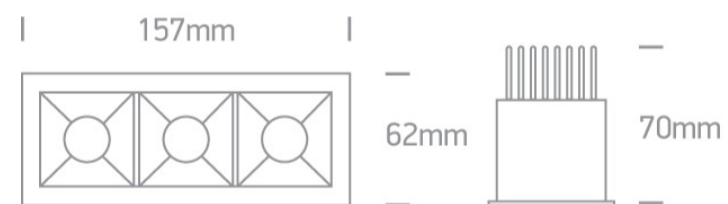

02 Recessed Spots Fixed LED>Medium Shop Square Boxes Aluminium + steel

50307B/W/W

3x6,5W Recessed spot with COB LED. Ideal for shops and hotels.

Requires 350mA constant current driver.

Complies with standard EN60598-1 and any other specific standards.

Downloads

Dimensions

Gallery

Must be ordered separately

89020

Physical Specification

Item Group	02 Recessed Spots Fixed LED
Family	Medium Shop Square Boxes Aluminium + steel
Order Code	50307B/W/W
Colour	White
Material	Aluminium + Steel
Shape	Rectangular
Length	157mm
Width	62mm
Height	70mm
Cutout Hole Width	150mm
Cutout Hole Length	57mm
Recessed Ceiling	Yes
Depth Required	90mm
Indoor	Yes
Adjustable	No

Electrical Characteristics

Fitting

Input Type	Constant Current
Input Current	350mA
Safety Class	
Power(Watts)	3x6,5W
IP Rating	IP20
Light Source	LED built in
LED Type	COB
LED Brand	Citizen
LED Number	3
Cable Length	40cm

Illumination Diagram	
----------------------	---

Packing Info

Box Length	18cm
------------	------

Box Width	8,5cm
-----------	-------

Box Height	10,5cm
------------	--------

Box Weight	0,525Kg
------------	---------