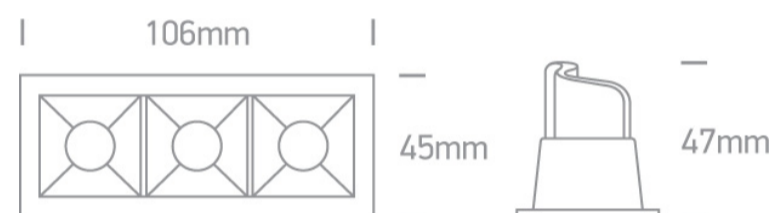

02 Recessed Spots Fixed LED>Mini Shop Square Boxes

50302B/W/W

3x2W LED recessed spot, IP20.

Use 89008A driver.

Complies with standard EN60598-1 and any other specific standards.

Downloads

Dimensions

Physical Specification

Item Group	02 Recessed Spots Fixed LED
Family	Mini Shop Square Boxes
Order Code	50302B/W/W
Colour	White
Material	Die Cast
Shape	Rectangular
Length	106mm
Width	45mm
Height	47mm
Cutout Hole Width	97mm
Cutout Hole Length	36mm
Recessed Ceiling	Yes

Depth Required	60mm
Indoor	Yes
Adjustable	No

Electrical Characteristics

Fitting

Input Type	Constant Current
Input Current	700mA
Safety Class	
Power(Watts)	3x2W
IP Rating	IP20
Light Source	LED built in
LED Type	COB
LED Brand	Cree
LED Number	3
Cable Length	30cm
F Mark	

Illumination Data

Colour Temperature	3000K
Lumen Output	3x160lm
Light Efficiency	80lm/W
CRI	90
Beam Angle	30°
Illumination Diagram	

Packing Info

Pcs/Carton	50
Barcode	5291889061755

Certification & Warranty