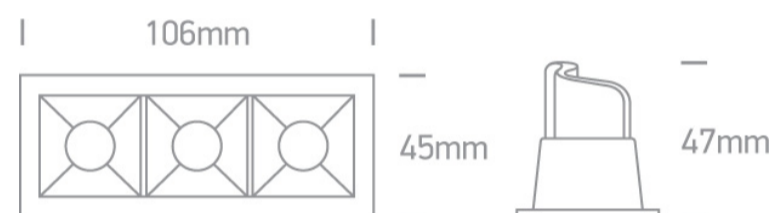

02 Recessed Spots Fixed LED>Mini Shop Square Boxes

50302B/B/W

3x2W LED recessed spot, IP20.

Use 89008A driver.

Complies with standard EN60598-1 and any other specific standards.

Downloads

Dimensions

Physical Specification

Item Group	02 Recessed Spots Fixed LED
Family	Mini Shop Square Boxes
Order Code	50302B/B/W
Colour	Black
Material	Die Cast
Shape	Rectangular
Length	106mm
Width	45mm
Height	47mm
Cutout Hole Width	97mm
Cutout Hole Length	36mm
Recessed Ceiling	Yes

Depth Required	60mm
Indoor	Yes
Adjustable	No

Electrical Characteristics

Fitting

Input Type	Constant Current
Input Current	700mA
Safety Class	
Power(Watts)	3x2W
IP Rating	IP20
Light Source	LED built in
LED Type	COB
LED Brand	Cree
LED Number	3
Cable Length	30cm
F Mark	

Illumination Data

Colour Temperature	3000K
Lumen Output	3x160lm
Light Efficiency	80lm/W
CRI	90
Beam Angle	30°
Illumination Diagram	

Packing Info

Pcs/Carton	50
Barcode	5291889061762

Certification & Warranty