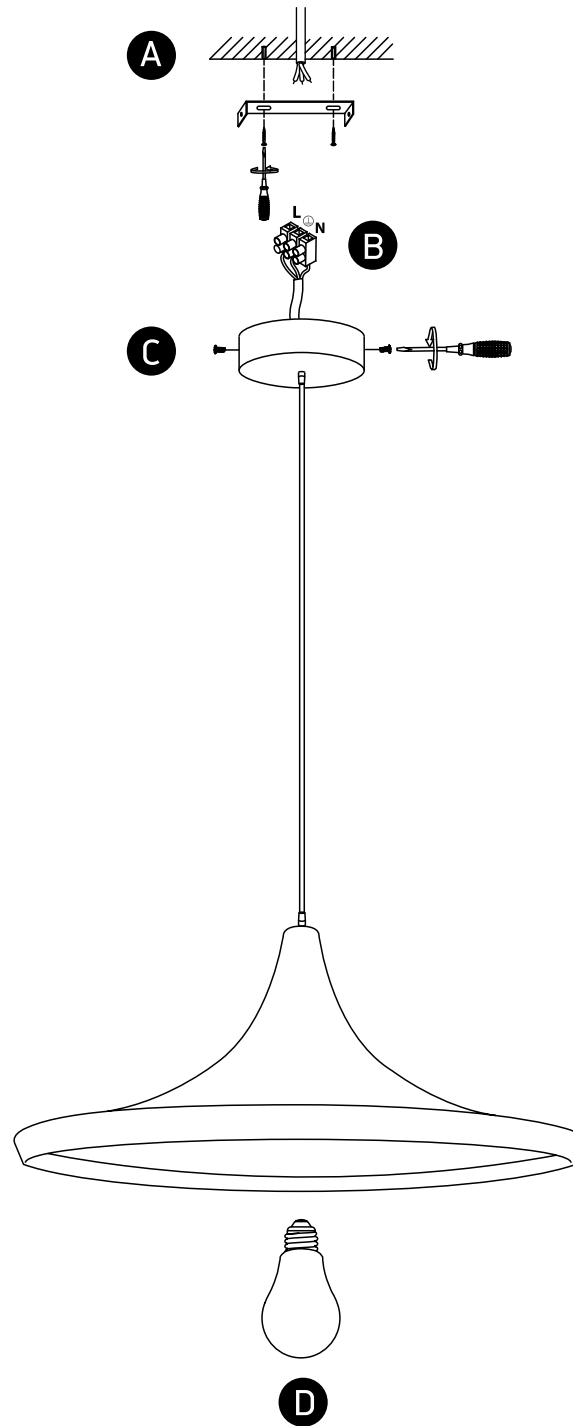

INSTALLATION MANUAL

63042

100-240V | E27 | 12W | IP20 | Aluminium

one
LIGHT

Warnings:

1. Fix the base on the ceiling.
2. Make sure that the product is installed properly before connecting to electricity.
3. Connect the AC power cable as shown in the above diagram.
4. Do not cover the fitting.
5. Maintenance and installation should only be carried out by a professional electrician.