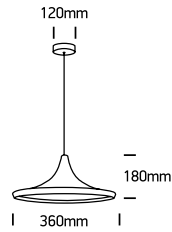

INSTALLATION MANUAL

63042

100-240V | E27 | 12W | IP20 | Aluminium

one
LIGHT

Warnings:

1. Fix the base on the ceiling.
2. Make sure that the product is installed properly before connecting to electricity.
3. Connect the AC power cable as shown in the above diagram.
4. Do not cover the fitting.
5. Maintenance and installation should only be carried out by a professional electrician.