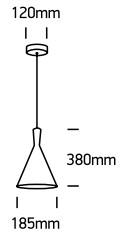

INSTALLATION MANUAL

63040

100-240V | E27 | 12W | IP20 | Aluminium

one
LIGHT

Warnings:

1. Fix the base on the ceiling.
2. Make sure that the product is installed properly before connecting to electricity.
3. Connect the AC power cable as shown in the above diagram.
4. Do not cover the fitting.
5. Maintenance and installation should only be carried out by a professional electrician.