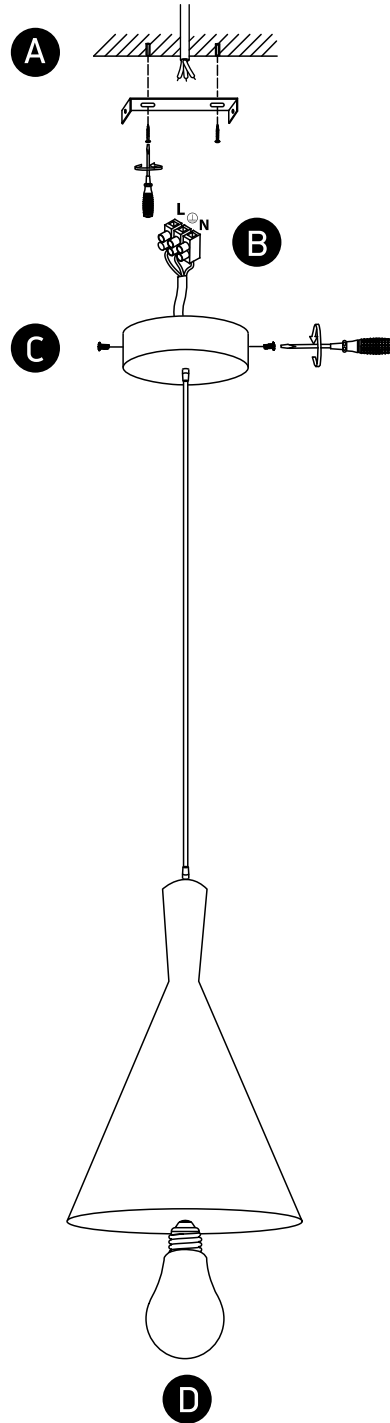

INSTALLATION MANUAL

63040

100-240V | E27 | 12W | IP20 | Aluminium

one
LIGHT

Warnings:

1. Fix the base on the ceiling.
2. Make sure that the product is installed properly before connecting to electricity.
3. Connect the AC power cable as shown in the above diagram.
4. Do not cover the fitting.
5. Maintenance and installation should only be carried out by a professional electrician.