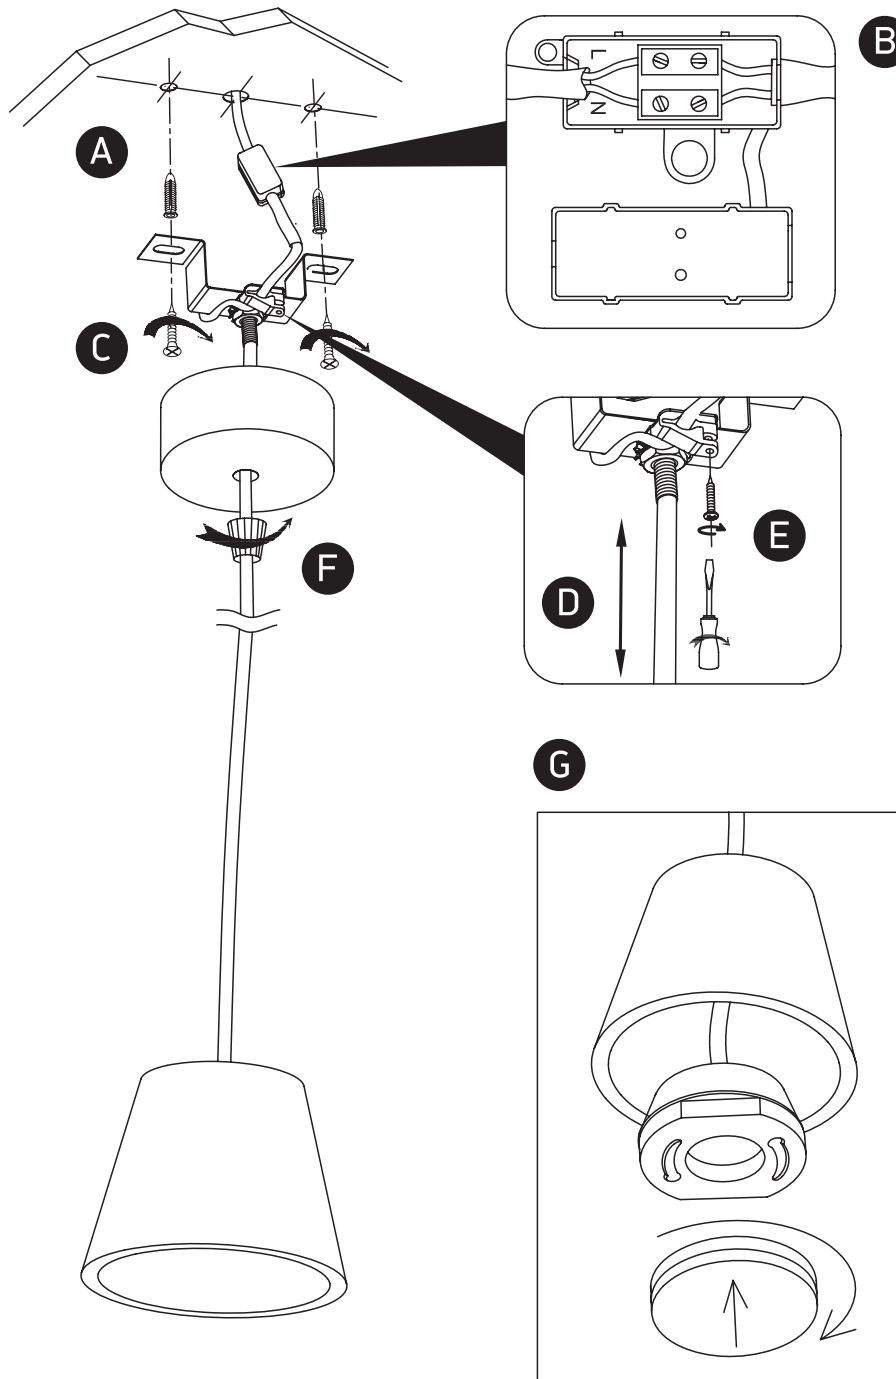

INSTALLATION MANUAL

63038

100-240V | GX53 | 7W | IP20 | Gypsum

one
LIGHT

Warnings:

1. Make sure that the product is installed properly before connecting to electricity.
2. Do not cover the fitting.
3. Maintenance and installation should only be carried out by a professional electrician.