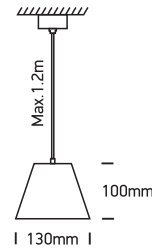

INSTALLATION MANUAL

63038

100-240V | GX53 | 7W | IP20 | Gypsum

one
LIGHT

Warnings:

1. Make sure that the product is installed properly before connecting to electricity.
2. Do not cover the fitting.
3. Maintenance and installation should only be carried out by a professional electrician.