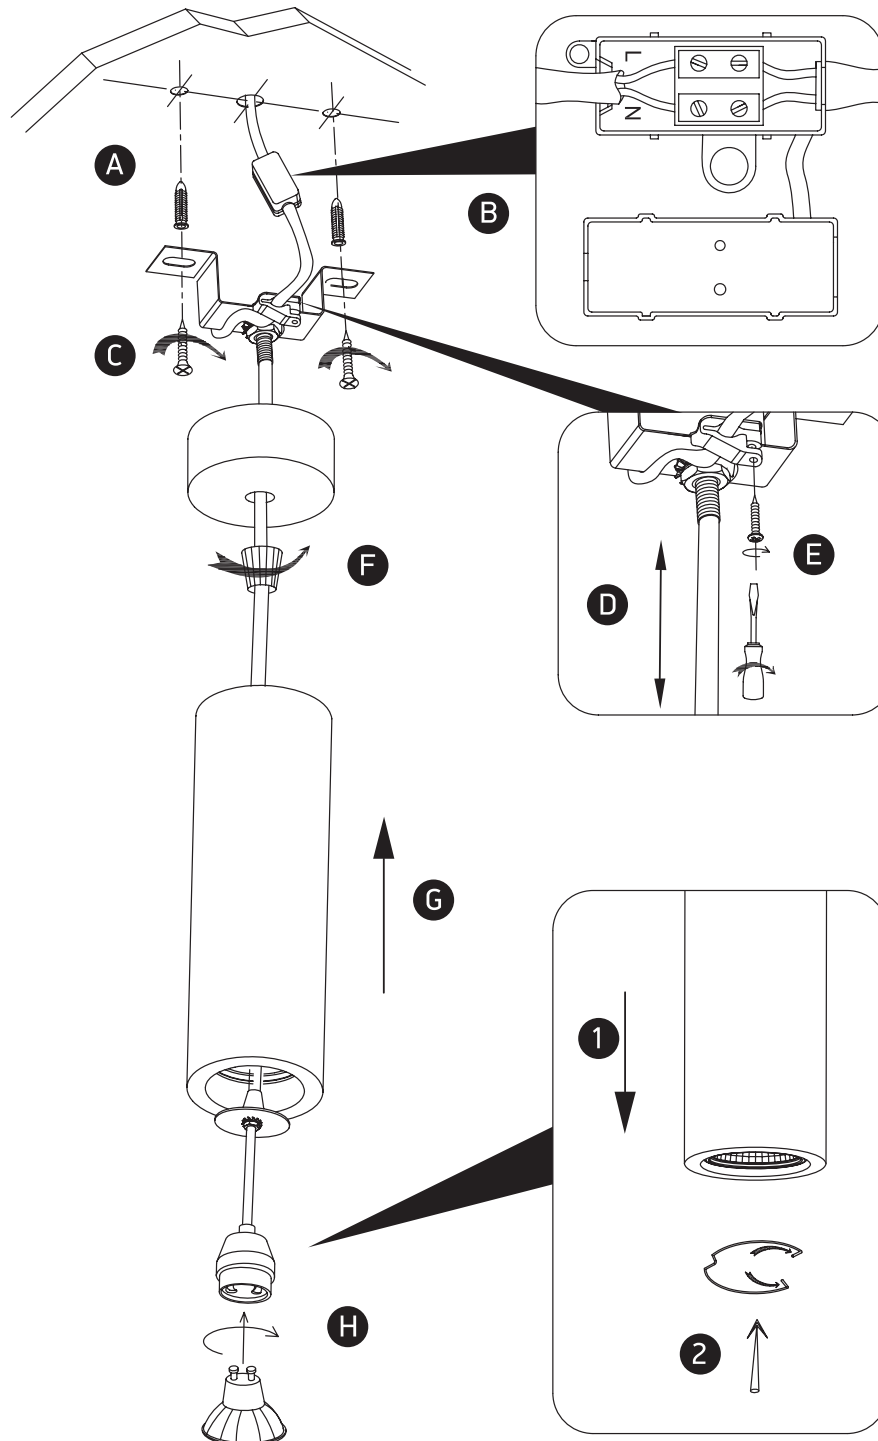

INSTALLATION MANUAL

63036

100-240V | MR16 | GU10 | 10W | IP20 | Gypsum

Warnings:

1. Make sure that the product is installed properly before connecting to electricity.
2. Do not cover the fitting.
3. Maintenance and installation should only be carried out by a professional electrician.