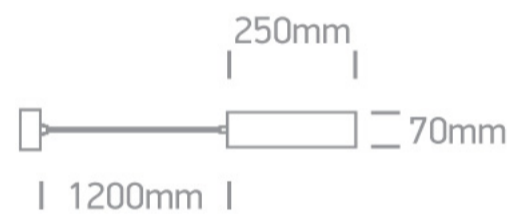

17 Pendants&gt;Gypsum Pendants

63036

GU10 10W Gypsum pendant, IP20.

Complies with standard EN60598-1 and any other specific standards.

## Dimensions

## Physical Specification

Item Group	17 Pendants
Family	Gypsum Pendants
Order Code	63036
Colour	White
Material	Gypsum
Shape	Circular
Height	250mm
Diameter	70mm
Suspended Ceiling	Yes
Indoor	Yes
Adjustable	No