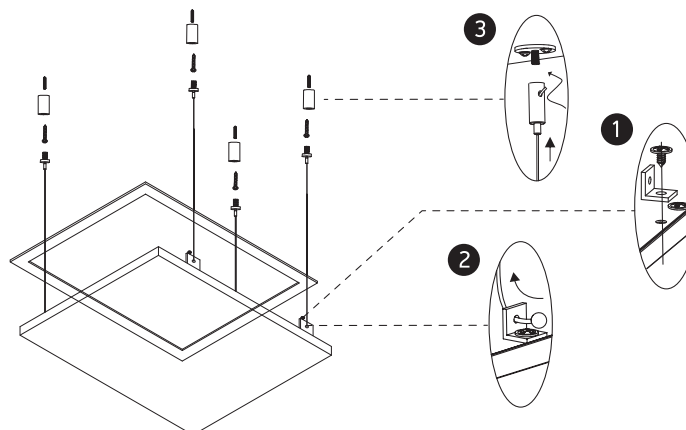

Ceiling mount suspended applications using optional kit 050017.

Warnings:

1. Make sure that the product is installed properly before connecting to electricity.
2. Do not cover the fitting.
3. Maintenance and installation should only be carried out by a professional electrician.