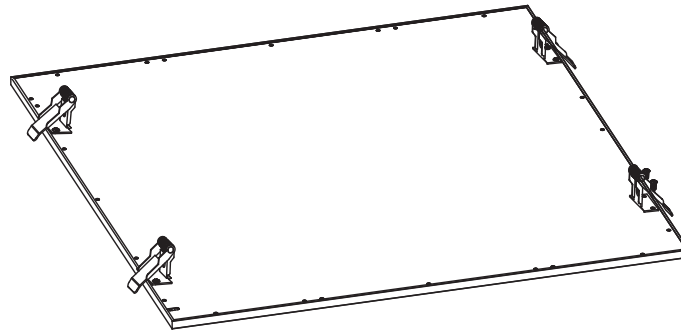

595mm

595mm

10mm

one
LIGHT

A

Recessed fitting for 595x595mm T-rail false ceiling.

B

Recessed fitting using optional recessed kit (4pcs) 050108.