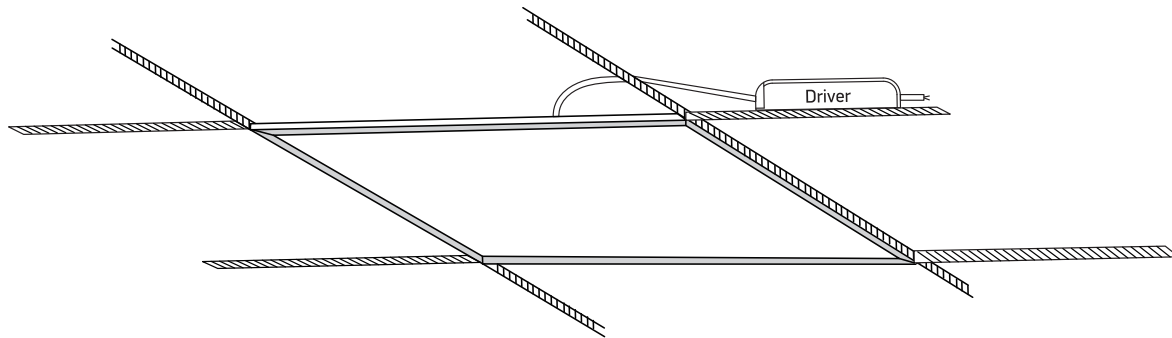

INSTALLATION MANUAL

50148U

ecopanel

UGR19

80 CRI

1200mA | SMD 2835 | 48W | IP20 | Aluminium

Driver must be ordered separately.
Optional suspension kit.
Order code 050017.

55mm

595mm

595mm

10mm

one
LIGHT

A

Recessed fitting for 595x595mm T-rail false ceiling.

B

Recessed fitting using optional recessed kit (4pcs) 050108.