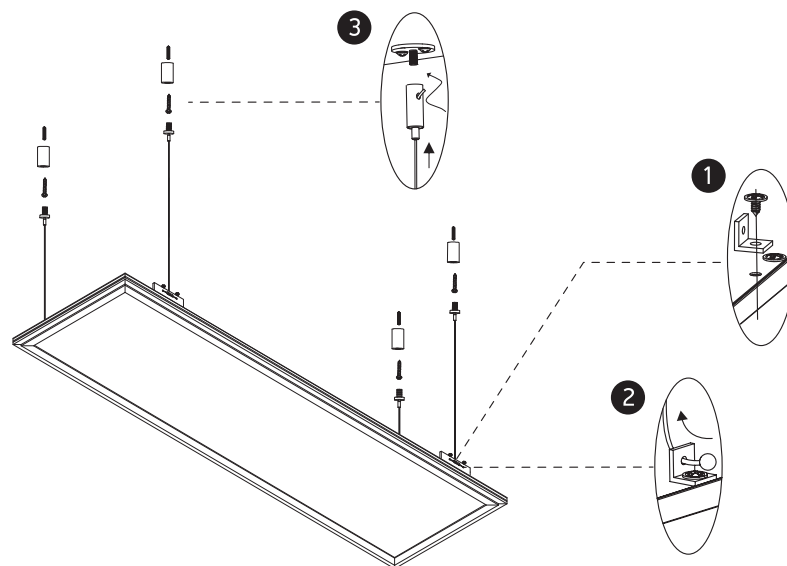

INSTALLATION MANUAL

50148RE

ecopanel

1195mm

295mm

one
LIGHT

1200mA | SMD 2835 | 48W | IP20 | Aluminium

Requires 1200mA driver. Optional suspension kit. Order code 050017.

80
CRI

Recessed fitting for 1200x300mm T-rail false ceilings

B

Ceiling mount suspended applications using optional kit 050017.

Warnings:

1. Make sure that the product is installed properly before connecting to electricity.
2. Do not cover the fitting.
3. Maintenance and installation should only be carried out by a professional electrician.