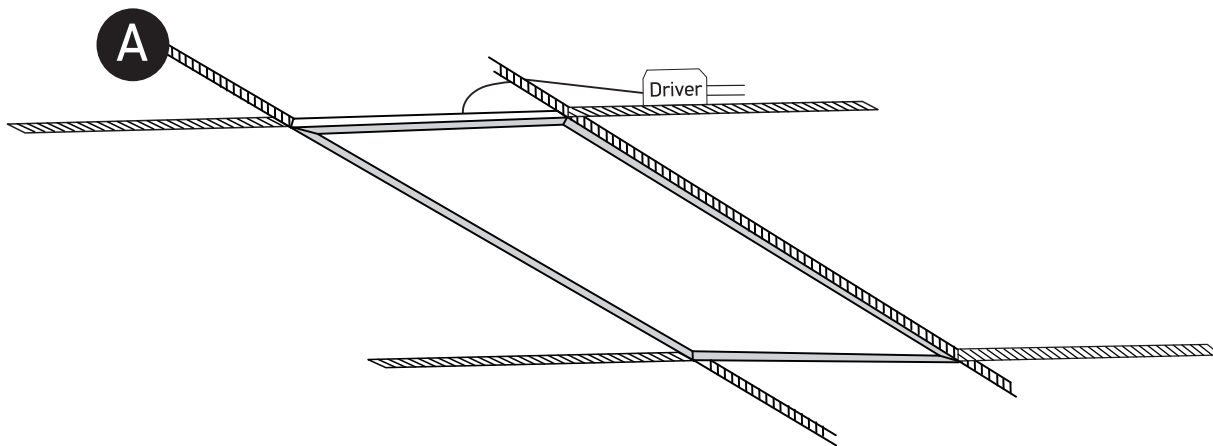

INSTALLATION MANUAL

50148RE

ecopanel

1195mm

295mm

one
LIGHT

1200mA | SMD 2835 | 48W | IP20 | Aluminium

Requires 1200mA driver. Optional suspension kit. Order code 050017.

80
CRI

Recessed fitting for 1200x300mm T-rail false ceilings

B

Ceiling mount suspended applications using optional kit 050017.

Warnings:

1. Make sure that the product is installed properly before connecting to electricity.
2. Do not cover the fitting.
3. Maintenance and installation should only be carried out by a professional electrician.