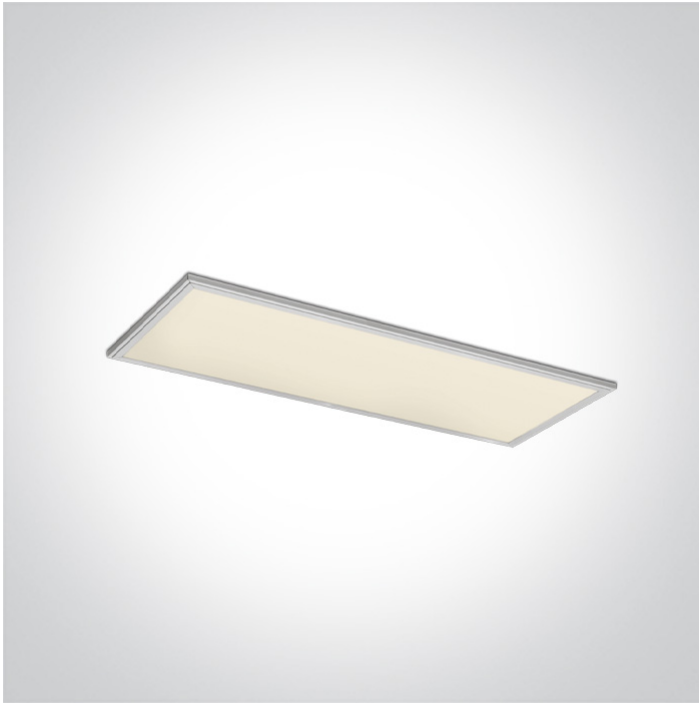

06 Downlights Fixed LED>The Rectangular Panels Aluminium

50148RE/W/D

120x30 recessed LED panel for T-rail false ceilings. Can be recessed or suspended. Uniform lighting, ideal for commercial applications.

050108

89048T

89050L

89050TLD

Physical Specification

Item Group	06 Downlights Fixed LED
Family	The Rectangular Panels Aluminium
Order Code	50148RE/W/D
Colour	White
Material	Aluminium
Diffuser Material	Acrylic
Shape	Rectangular
Length	1195mm
Width	295mm
Height	20mm
Recessed T-Ceiling	Yes
Depth Required	50mm
Indoor	Yes
Adjustable	No