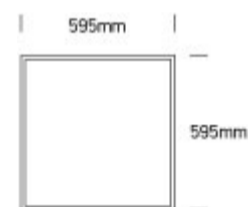

#### Dimensions

#### Physical Specification

Item Group

06 Downlights Fixed LED

Family

The 48W Square Panels Aluminium

Order Code	50148F/W/C
Colour	White
Material	Aluminium
Diffuser Material	Acrylic
Shape	Rectangular
Length	595mm
Width	595mm
Height	20mm
Recessed T-Ceiling	Yes
Depth Required	50mm
Indoor	Yes
Adjustable	No