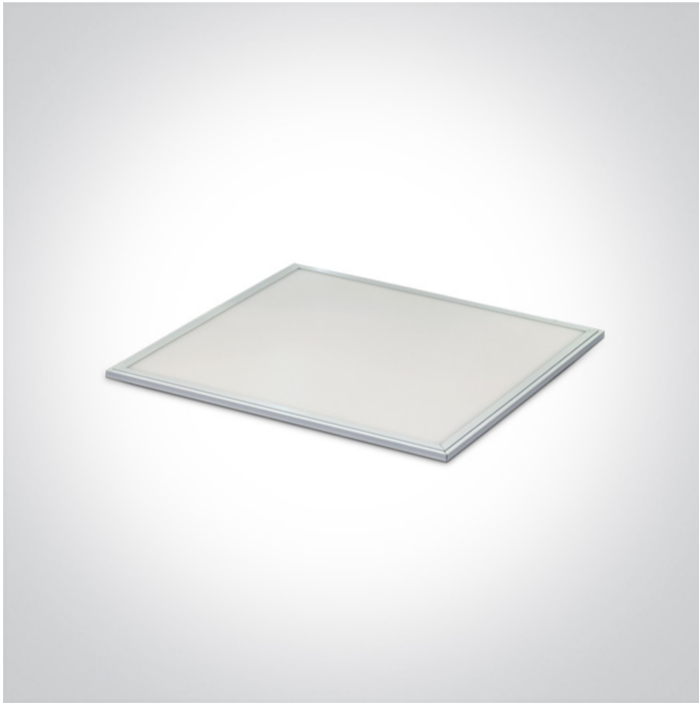

## 06 Downlights Fixed LED>The 48W Square Panels Aluminium

### 50148F/W/C

60x60 recessed LED panel for T-rail false ceilings. Can be recessed or suspended. Uniform lighting, ideal for commercial applications.

Complete with dimmable driver.

Complies with standard EN60598-1 and any other specific standards.

#### Physical Specification

Item Group

06 Downlights Fixed LED

Family

The 48W Square Panels Aluminium

Order Code	50148F/W/C
Colour	White
Material	Aluminium
Diffuser Material	Acrylic
Shape	Rectangular
Length	595mm
Width	595mm
Height	20mm
Recessed T-Ceiling	Yes
Depth Required	50mm
Indoor	Yes
Adjustable	No