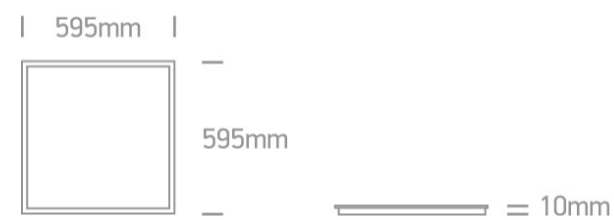

06 Downlights Fixed LED>The 48W Square Panels Aluminium

50148E/W/W

60x60 recessed LED panel for T-rail false ceilings. Can be recessed or suspended. Uniform lighting, ideal for commercial applications.

Requires 1200mA LED driver.

Complies with standard EN60598-1 and any other specific standards.

Downloads

Dimensions

Must be ordered separately

89048

Accessories

050017

050108

89048T

89050L

89050TLD

Physical Specification

Item Group	06 Downlights Fixed LED
Family	The 48W Square Panels Aluminium
Order Code	50148E/W/W
Colour	White
Material	Aluminium
Diffuser Material	Acrylic
Shape	Rectangular
Length	595mm
Width	595mm
Height	20mm
Recessed T-Ceiling	Yes
Depth Required	50mm
Indoor	Yes
Adjustable	No

Box Length

72cm

Box Width

65cm

Box Height

4,5cm

Box Weight

2,7Kg