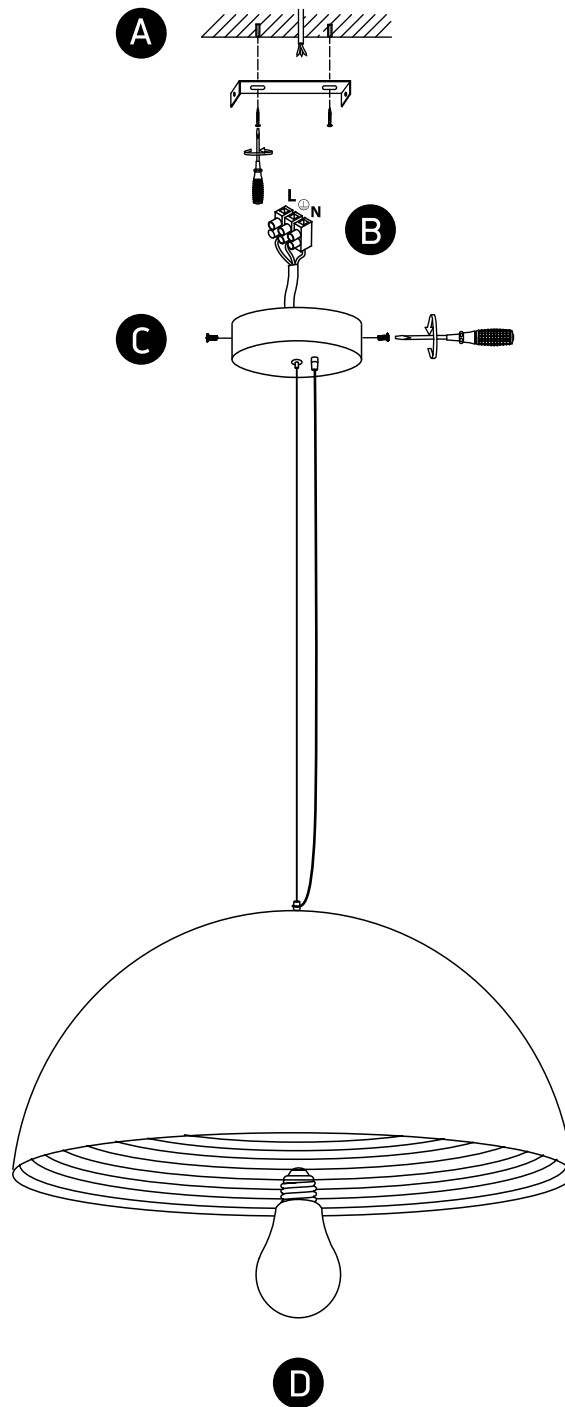

INSTALLATION MANUAL

63022

100-240V | E27 | 20W | IP20 | Aluminium

one
LIGHT

Warnings:

1. Fix the base on the ceiling.
2. Make sure that the product is installed properly before connecting to electricity.
3. Connect the AC power cable as shown in the above diagram.
4. Do not cover the fitting.
5. Maintenance and installation should only be carried out by a professional electrician.