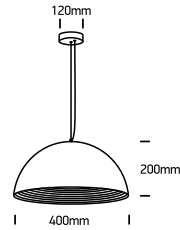

INSTALLATION MANUAL

63022

100-240V | E27 | 20W | IP20 | Aluminium

one
LIGHT

Warnings:

1. Fix the base on the ceiling.
2. Make sure that the product is installed properly before connecting to electricity.
3. Connect the AC power cable as shown in the above diagram.
4. Do not cover the fitting.
5. Maintenance and installation should only be carried out by a professional electrician.