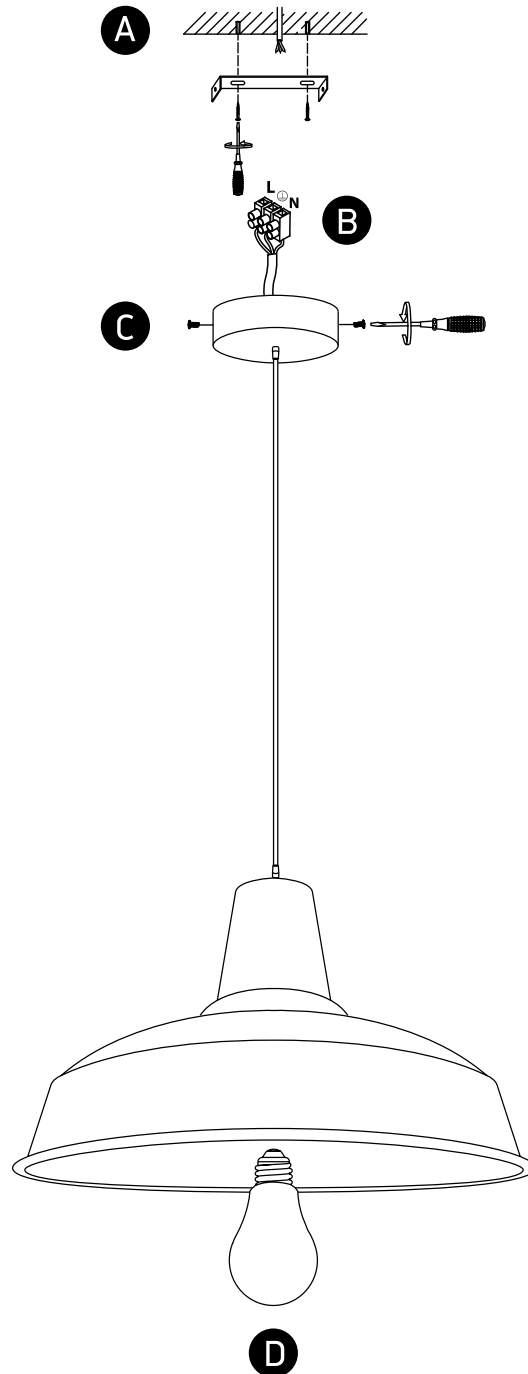

INSTALLATION MANUAL

63020

100-240V | E27 | 20W | IP20 | Aluminium

one
LIGHT

Warnings:

1. Fix the base on the ceiling.
2. Make sure that the product is installed properly before connecting to electricity.
3. Connect the AC power cable as shown in the above diagram.
4. Do not cover the fitting.
5. Maintenance and installation should only be carried out by a professional electrician.