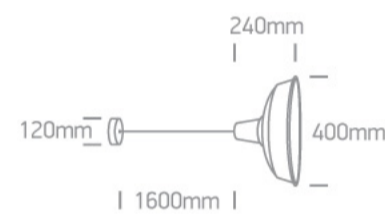

17 Pendants &gt; Retro Pendants

63020/B/BS

E27 20W Aluminium Retro pendant with 160cm suspension, IP20.

Complies with standard EN60598-1 and any other specific standards.

## Dimensions

## Physical Specification

Item Group	17 Pendants
Family	Retro Pendants
Order Code	63020/B/BS
Colour	Black-Brass
Material	Aluminium
Shape	Circular
Height	240mm
Diameter	400mm
Suspended Ceiling	Yes
Indoor	Yes
Adjustable	No