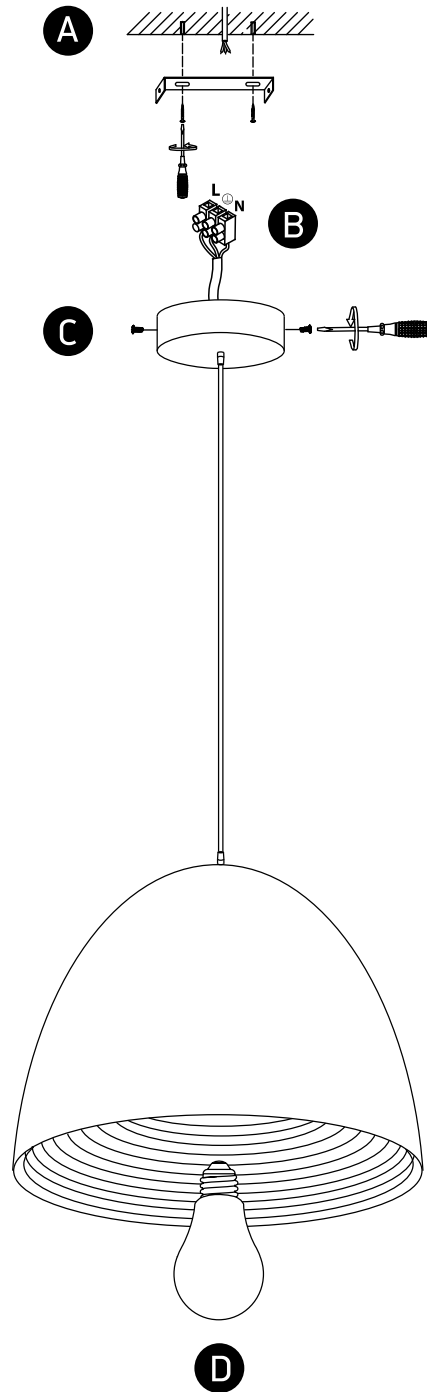

INSTALLATION MANUAL

63016A

100-240V | E27 | 20W | IP20 | Aluminium

one
LIGHT

Warnings:

1. Fix the base on the ceiling.
2. Make sure that the product is installed properly before connecting to electricity.
3. Connect the AC power cable as shown in the above diagram.
4. Do not cover the fitting.
5. Maintenance and installation should only be carried out by a professional electrician.