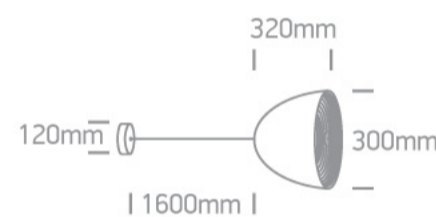

17 Pendants > Bowl Shade Pendant Range

63016A/B/G

E27 20W Aluminium Bowl Shade pendant with 160cm suspension, IP20.

Complies with standard EN60598-1 and any other specific standards.

Downloads

Dimensions

Physical Specification

Item Group	17 Pendants
Family	Bowl Shade Pendant Range
Order Code	63016A/B/G
Colour	Black-Grey
Material	Aluminium
Shape	Circular
Height	320mm
Diameter	300mm
Suspended Ceiling	Yes
Indoor	Yes
Adjustable	No