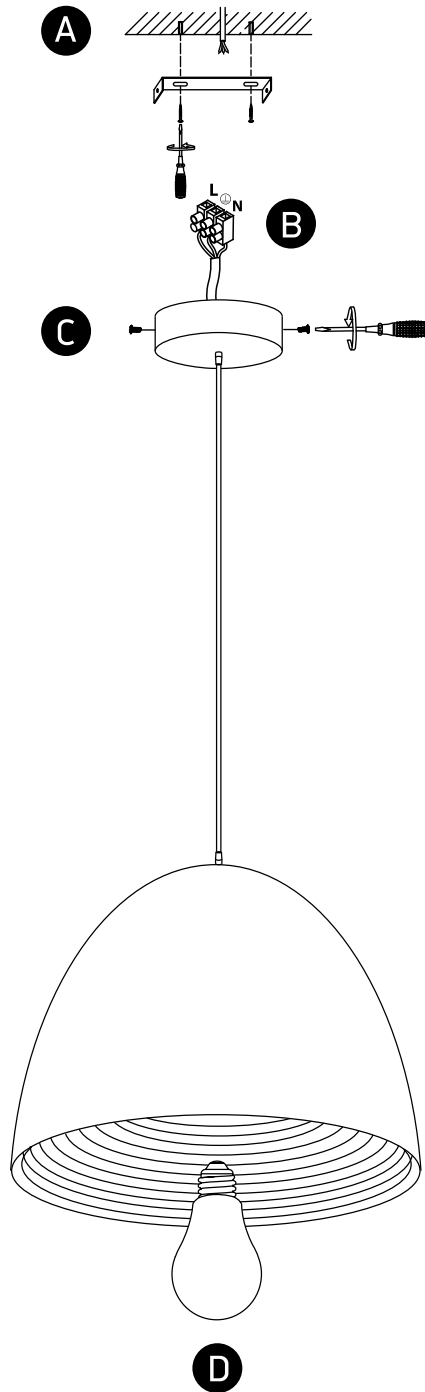

INSTALLATION MANUAL

63016A

100-240V | E27 | 20W | IP20 | Aluminium

one
LIGHT

Warnings:

1. Fix the base on the ceiling.
2. Make sure that the product is installed properly before connecting to electricity.
3. Connect the AC power cable as shown in the above diagram.
4. Do not cover the fitting.
5. Maintenance and installation should only be carried out by a professional electrician.