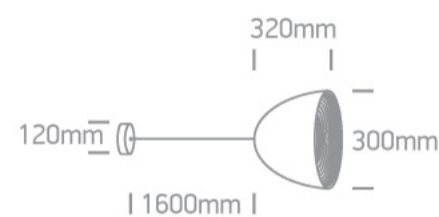

17 Pendants&gt;Bowl Shade Pendant Range

63016A/B/BS

E27 20W Aluminium Bowl Shade pendant with 160cm suspension, IP20.

Complies with standard EN60598-1 and any other specific standards.

## Dimensions

## Physical Specification

Item Group	17 Pendants
Family	Bowl Shade Pendant Range
Order Code	63016A/B/BS
Colour	Black-Brass
Material	Aluminium
Shape	Circular
Height	320mm
Diameter	300mm
Suspended Ceiling	Yes
Indoor	Yes
Adjustable	No