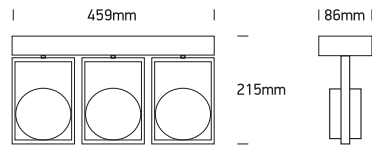

## 62310A

ADJUSTABLE

100-240V | AR111 | GU10 | 3x75W | IP20 | Natural aluminium | Adjustable

**one**  
LIGHT