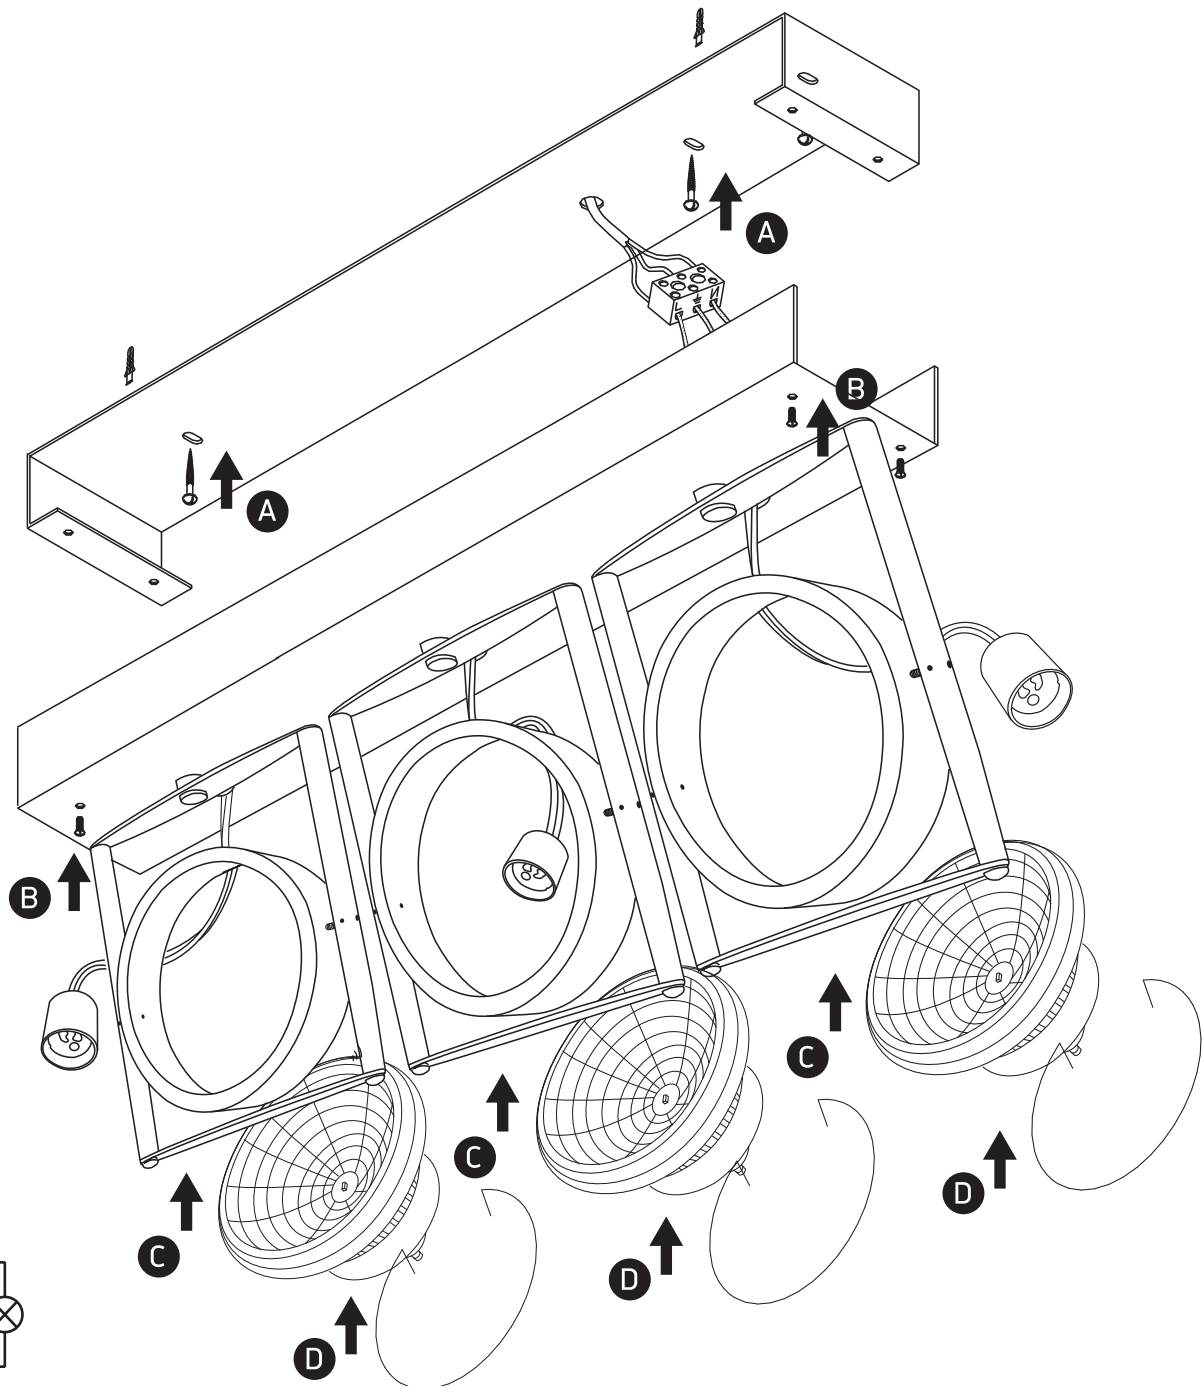

## 62310A

ADJUSTABLE

100-240V | AR111 | GU10 | 3x75W | IP20 | Natural aluminium | Adjustable

**one**  
LIGHT