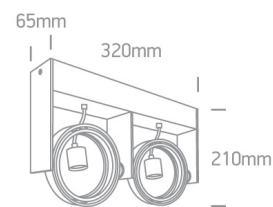

## Dimensions

## Physical Specification

Item Group	13 Wall & Ceiling
Family	The R111 GU10 Spots Aluminium
Order Code	62210B/B
Colour	Black
Material	Aluminium
Shape	Rectangular
Length	320mm
Width	65mm
Height	210mm
Surface Ceiling	Yes
Indoor	Yes
Adjustable	2 Directions