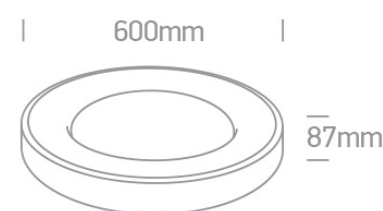

14 Plafo > Decorative Plafo

62182A/BBR/W

50W LED Decorative Plafo, IP20, suitable for residential and commercial application.

Complete with 1300mA driver.

Complies with standard EN60598-1 and any other specific standards.

Downloads

Dimensions

Physical Specification

Item Group	14 Plafo
Family	Decorative Plafo
Order Code	62182A/BBR/W
Colour	Brushed Brown
Material	Aluminium
Shape	Circular
Height	87mm
Diameter	600mm
Surface Ceiling	Yes
Indoor	Yes
Adjustable	No

Illumination Data

Colour Temperature	3000K
Lumen Output	4250lm
Light Efficiency	85lm/W
CRI	80
Illumination Diagram	

Packing Info

Box Weight	5.700kg
Pcs/Carton	1
Barcode	5291889066002
HS Code	9405409900

Certification & Warranty