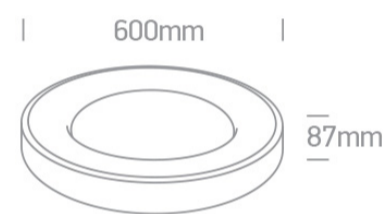

## 62182A/BAN/W

50W LED Decorative Plafo, IP20, suitable for residential and commercial application.

Complete with 1300mA driver.

Complies with standard EN60598-1 and any other specific standards.

## Dimensions

## Physical Specification

Item Group	14 Plafo
Family	Decorative Plafo
Order Code	62182A/BAN/W
Colour	Brushed Anthracite
Material	Aluminium
Shape	Circular
Height	87mm
Diameter	600mm
Surface Ceiling	Yes
Indoor	Yes
Adjustable	No