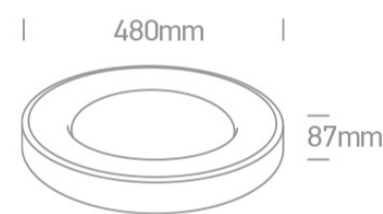

14 Plafo>Decorative Plafo

62182/BBR/W

40W LED Decorative Plafo, IP20, suitable for residential and commercial application.

Complete with 1050mA driver.

Complies with standard EN60598-1 and any other specific standards.

Downloads

Dimensions

Physical Specification

Item Group	14 Plafo
Family	Decorative Plafo
Order Code	62182/BBR/W
Colour	Brushed Brown
Material	Aluminium
Shape	Circular
Height	87mm
Diameter	480mm
Surface Ceiling	Yes
Indoor	Yes
Adjustable	No

Illumination Data

Colour Temperature	3000K
Lumen Output	3400lm
Light Efficiency	85lm/W
CRI	80
Illumination Diagram	

Packing Info

Box Weight	4.100kg
Pcs/Carton	1
Barcode	5291889065951
HS Code	9405413990

Certification & Warranty