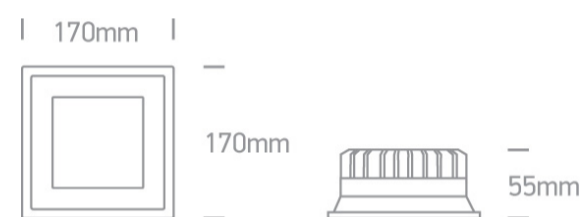

06 Downlights Fixed LED&gt;The SMD Dark Light Range

50122D/W/C

22W Dark Light LED Downlight .

Supplied with 500mA non-dimmable LED driver.

Complies with standard EN60598-1 and any other specific standards.

## Dimensions

## Physical Specification

|                    |                          |
|--------------------|--------------------------|
| Item Group         | 06 Downlights Fixed LED  |
| Family             | The SMD Dark Light Range |
| Order Code         | 50122D/W/C               |
| Colour             | White                    |
| Material           | Die Cast                 |
| Shape              | Rectangular              |
| Length             | 170mm                    |
| Width              | 170mm                    |
| Height             | 55mm                     |
| Cutout Hole Width  | 160mm                    |
| Cutout Hole Length | 160mm                    |
| Recessed Ceiling   | Yes                      |