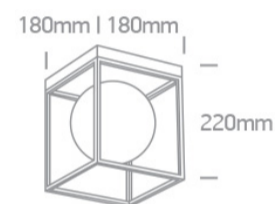

New 2021 Edition 2&gt;Decorative

62174A/BS

Classic Ceiling Decorative E14 lamps fitting.

Complies with standard EN60598-1 and any other specific standards.

## Dimensions

## Physical Specification

Item Group	New 2021 Edition 2
Family	Decorative
Order Code	62174A/BS
Colour	Brass
Material	Metal
Shape	Rectangular
Length	180mm
Width	180mm
Height	220mm
Surface Ceiling	Yes
Indoor	Yes
Adjustable	No