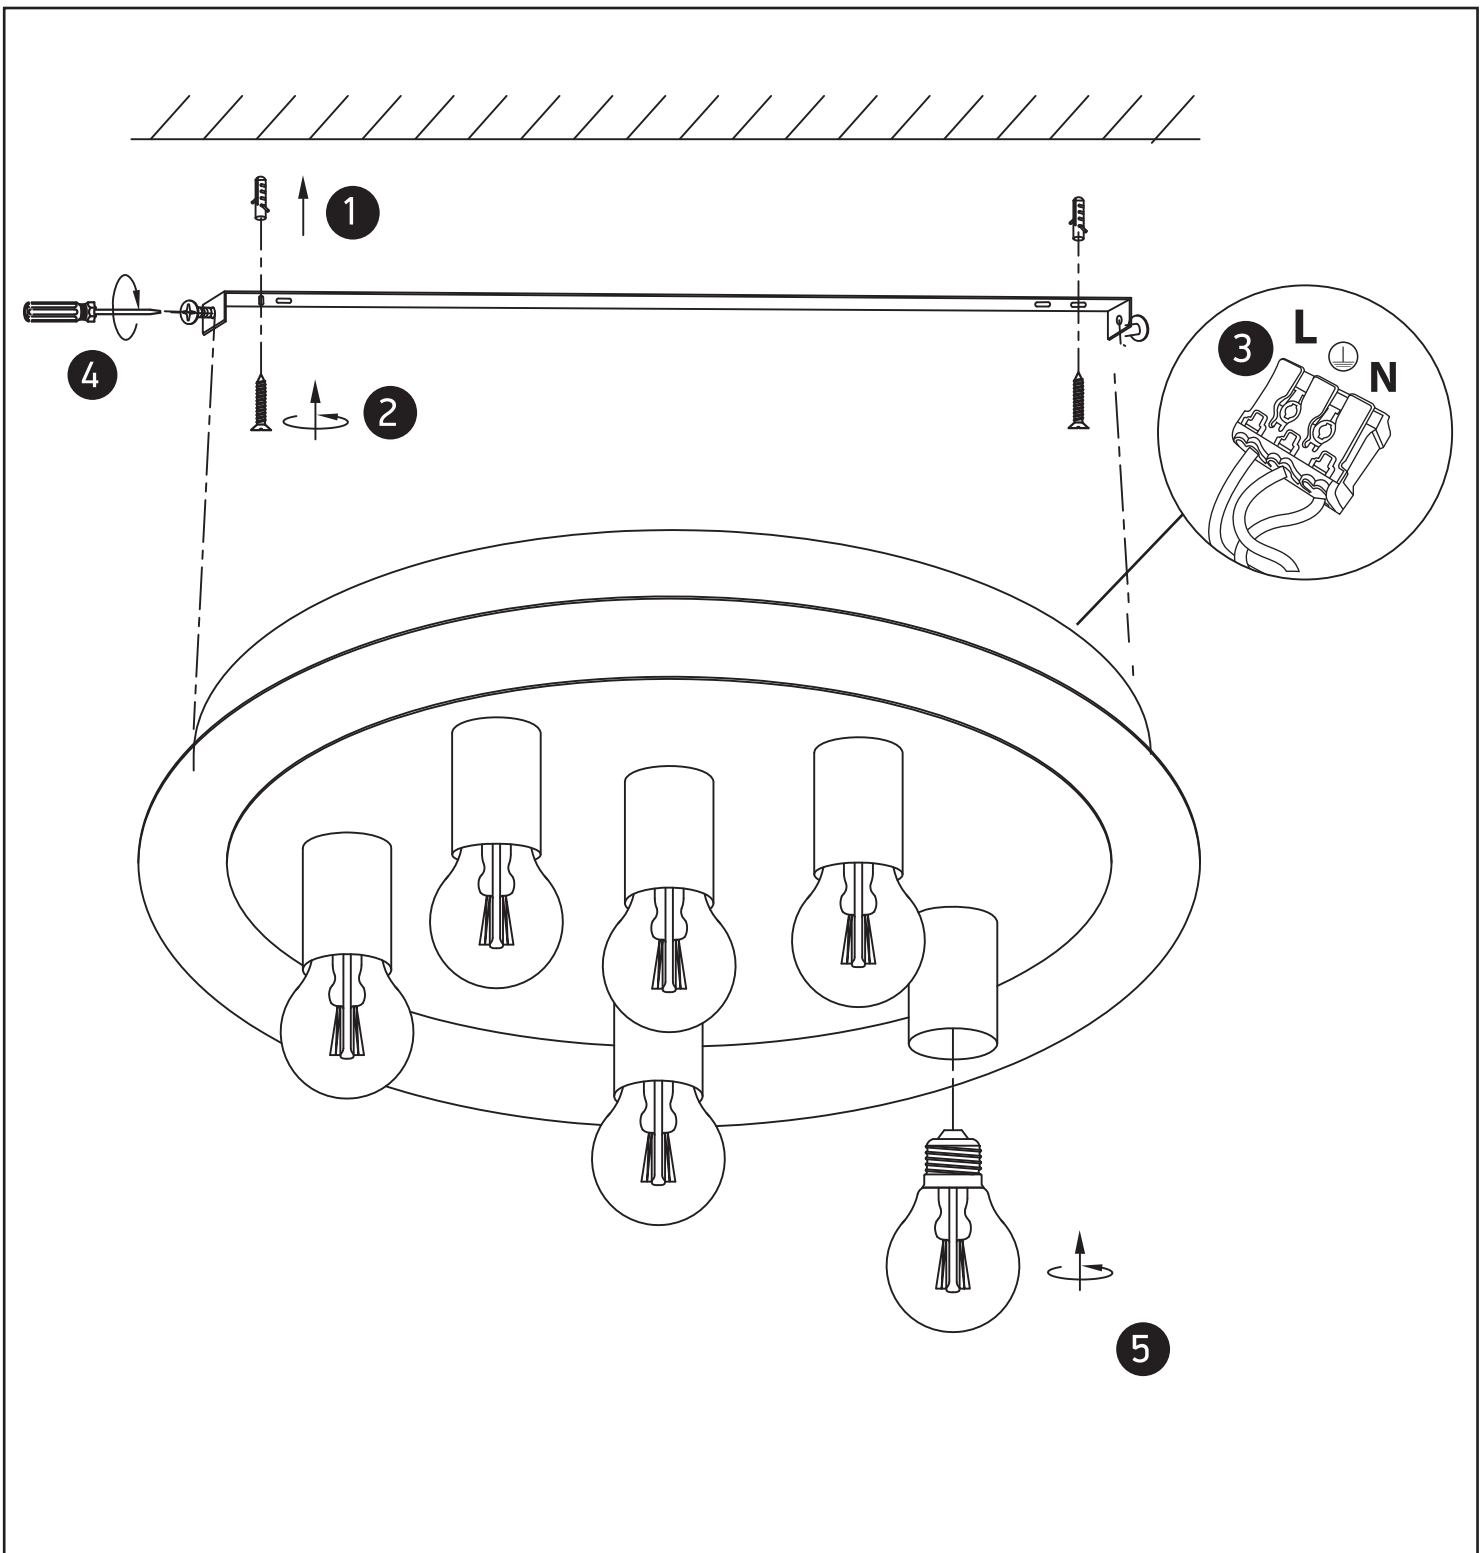

INSTALLATION MANUAL

62172C

100-240V | E27 | 6 x 12W | IP20 | Metal

one
LIGHT

Warnings:

1. Make sure that the product is installed properly before connecting to electricity.
2. Do not cover the fitting.
3. Maintenance and installation should only be carried out by a professional electrician.