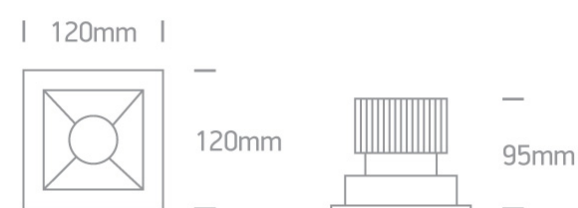

## 50120B/W/W

20W downlight LED, shop square boxes range IP20, ideal for commercial applications such as offices, galleries and showrooms.

Supplied with 500mA non-dimmable LED driver.

Complies with standard EN60598-1 and any other specific standards.

## Dimensions

## Physical Specification

Item Group	06 Downlights Fixed LED
Family	Shop Square Boxes
Order Code	50120B/W/W
Colour	White
Material	Aluminium
Shape	Rectangular
Length	120mm
Width	120mm
Height	95mm
Cutout Hole Width	105mm
Cutout Hole Length	105mm
Recessed Ceiling	Yes