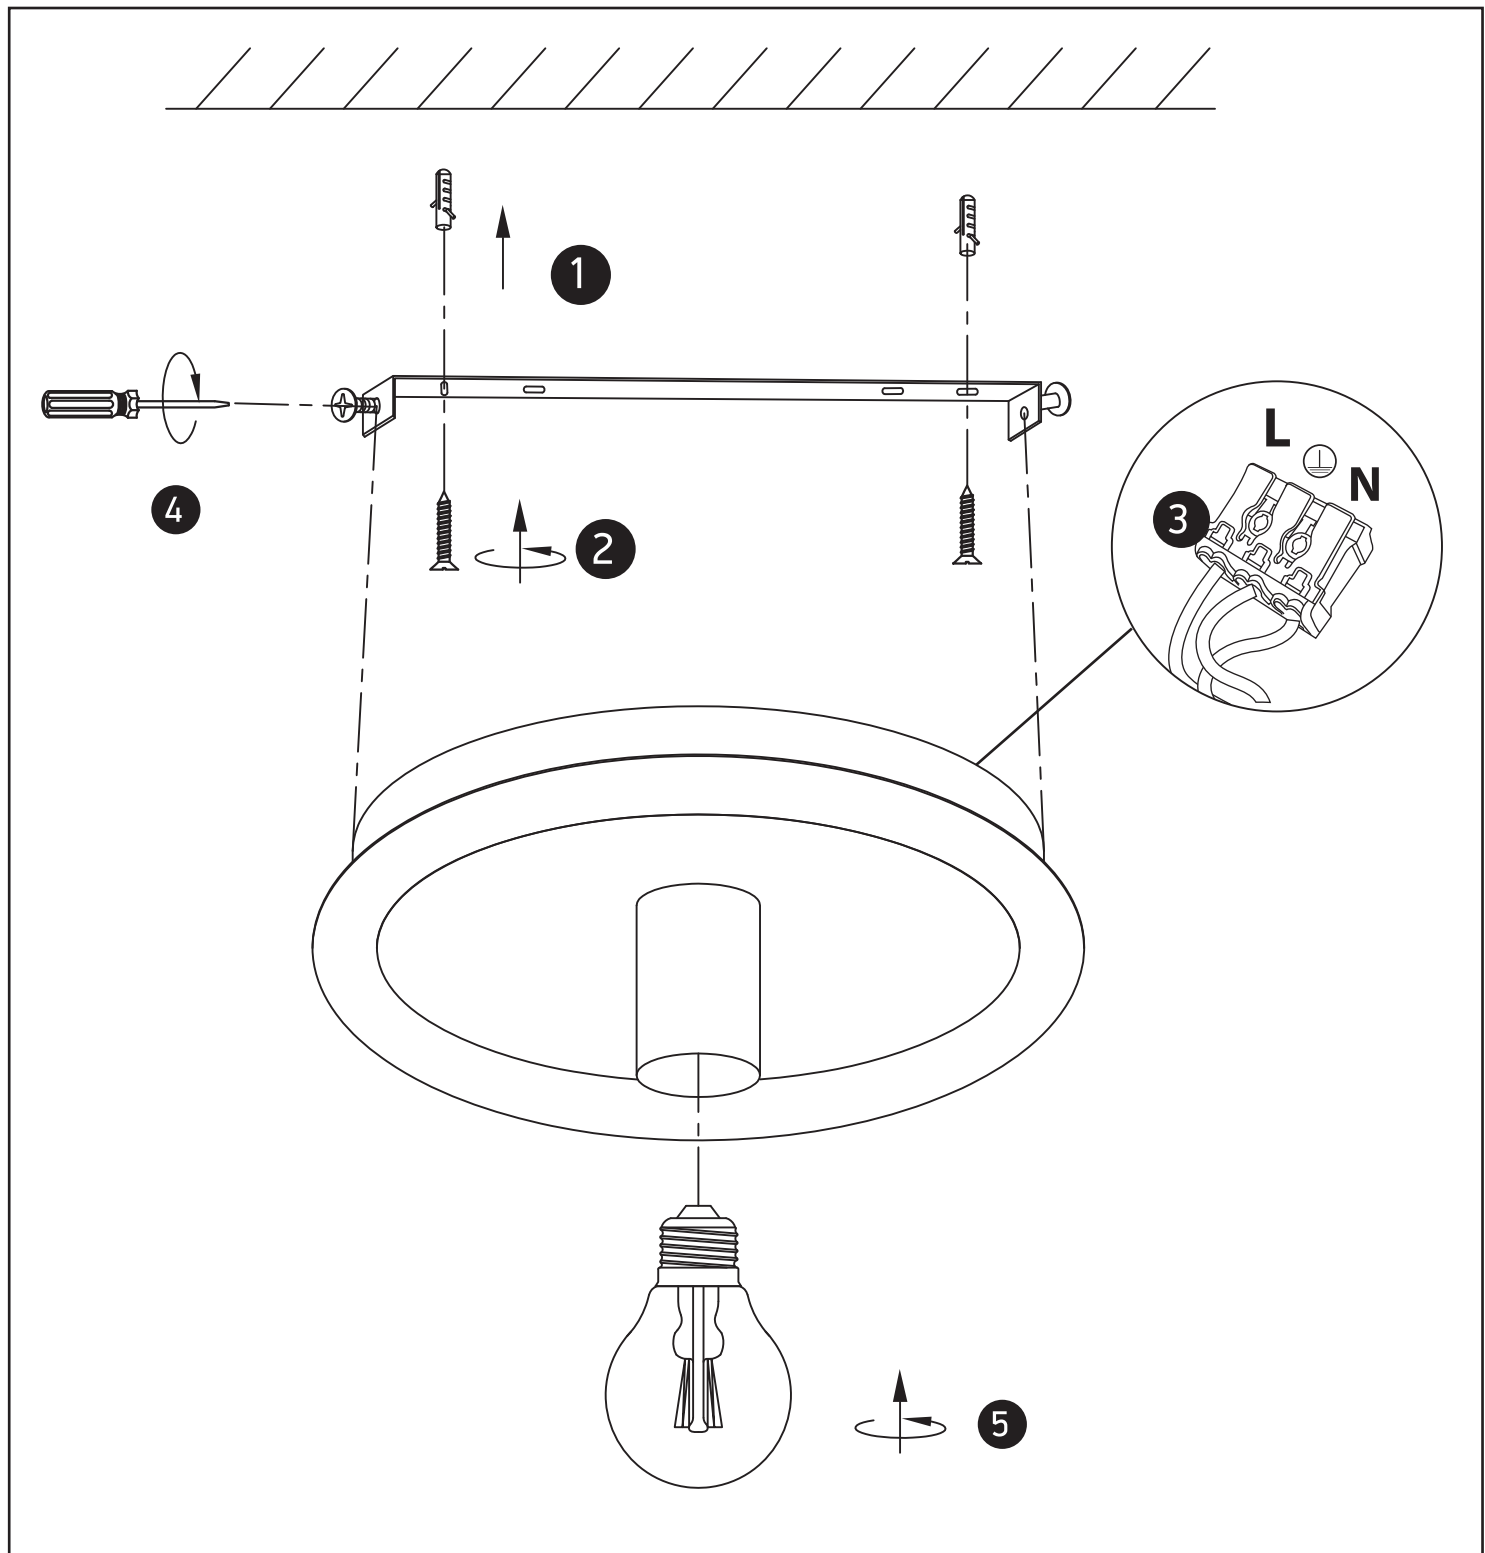

INSTALLATION MANUAL

62172A

100-240V | E27 | 12W | IP20 | Metal

one
LIGHT

Warnings:

1. Make sure that the product is installed properly before connecting to electricity.
2. Do not cover the fitting.
3. Maintenance and installation should only be carried out by a professional electrician.