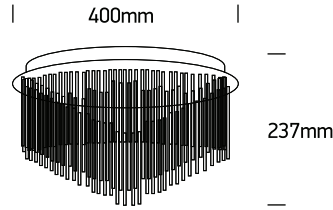

INSTALLATION MANUAL

62168B

100-240V | G9 | 8 x 9W | IP20 | Metal + aluminium tubes

Warnings:

1. Make sure that the product is installed properly before connecting to electricity.
2. Do not cover the fitting.
3. Maintenance and installation should only be carried out by a professional electrician.