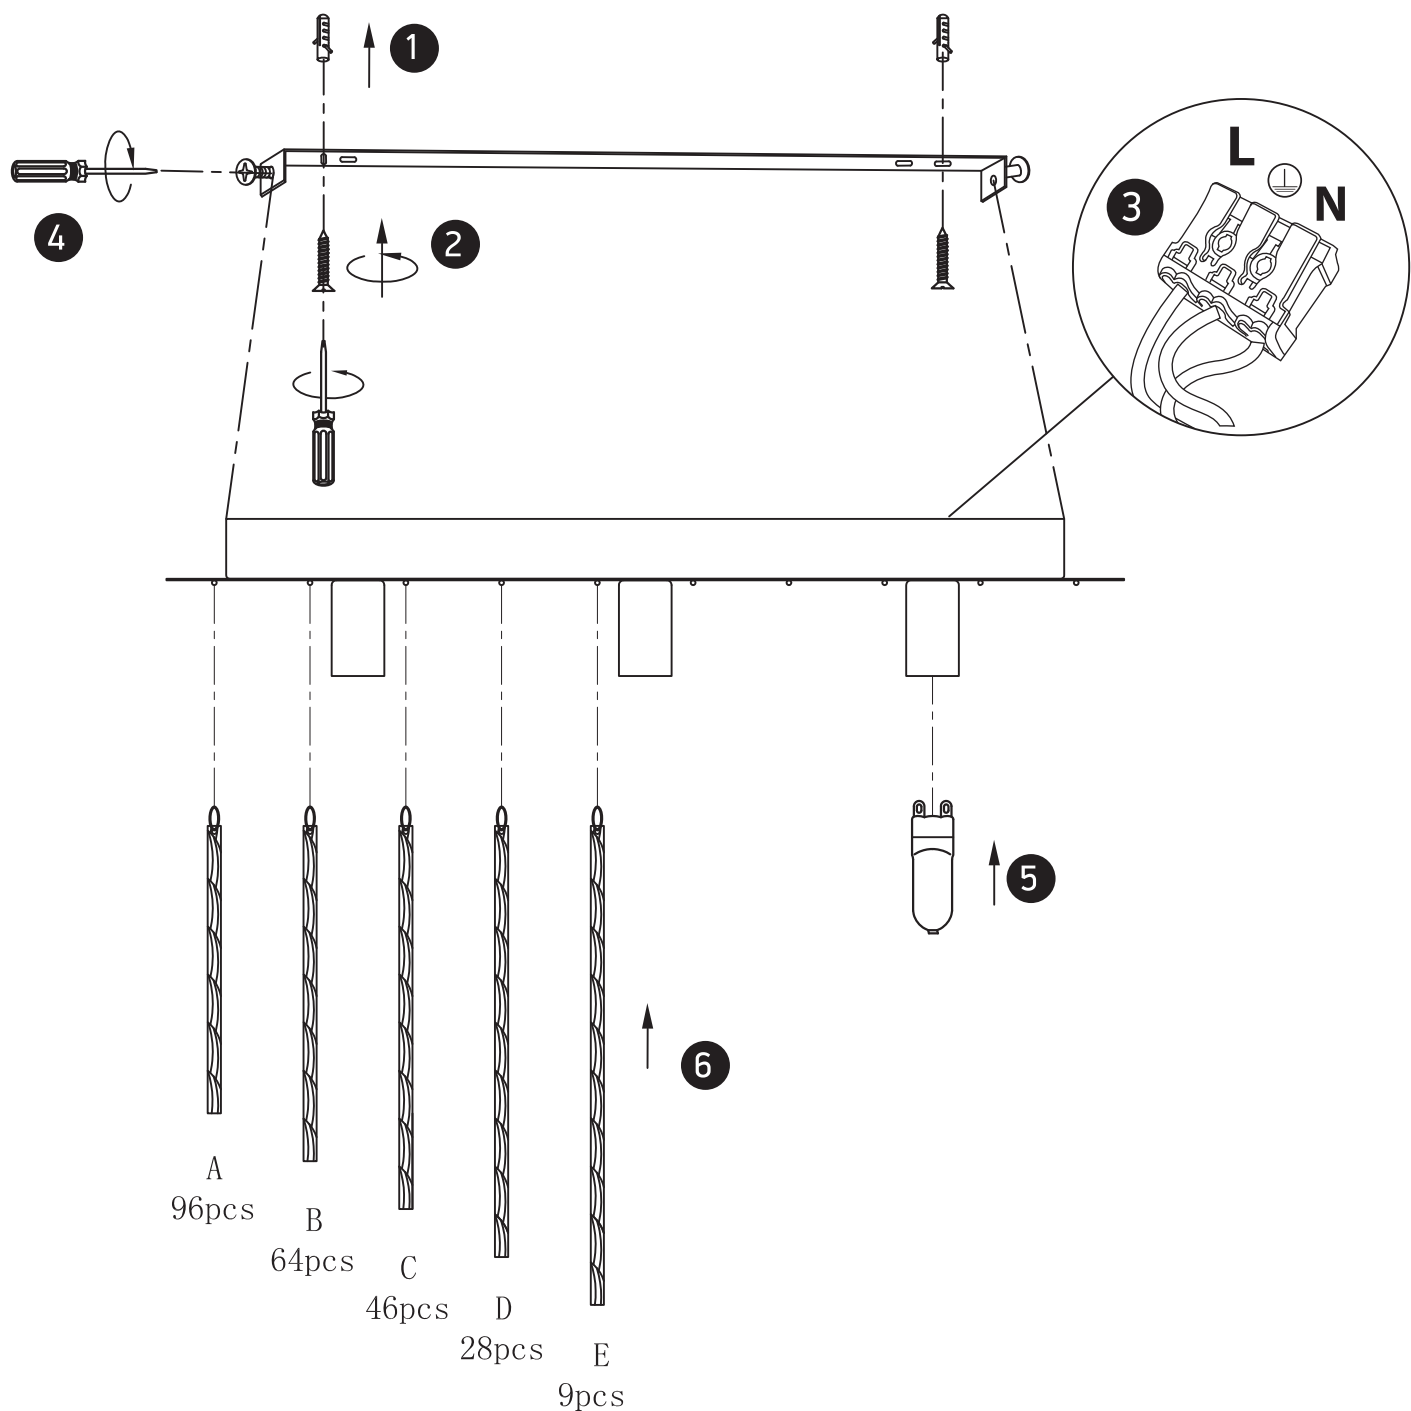

INSTALLATION MANUAL

62168B

100-240V | G9 | 8 x 9W | IP20 | Metal + aluminium tubes

Warnings:

1. Make sure that the product is installed properly before connecting to electricity.
2. Do not cover the fitting.
3. Maintenance and installation should only be carried out by a professional electrician.