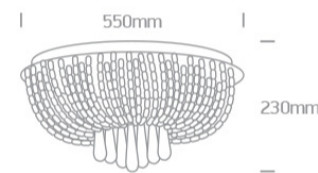

New 2021 Edition 2>Decorative

62162B

Classic Ceiling Decorative 10xG9 lamps fitting.

Complies with standard EN60598-1 and any other specific standards.

Downloads

Dimensions

Physical Specification

Item Group	New 2021 Edition 2
Family	Decorative
Order Code	62162B
Colour	Chrome
Material	Metal + plastic beads + glass
Shape	Circular
Height	230mm
Diameter	550mm
Surface Ceiling	Yes
Indoor	Yes
Adjustable	No