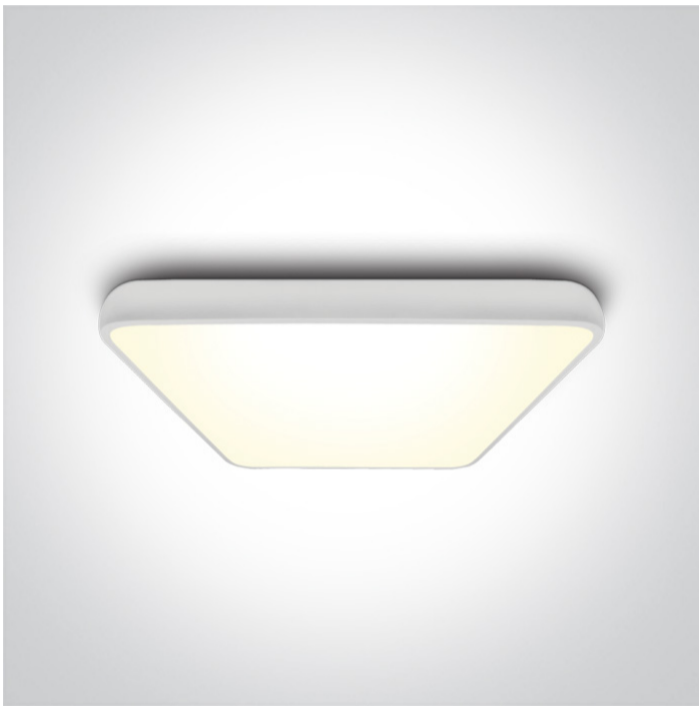

14 Plafo>The LED Slim Line Plafo

62160A/W/W

62W LED slim plafo light, IP20, suitable for residential and commercial application.

Supplied with non-dimmable LED driver.

Complies with standard EN60598-1 and any other specific standards.

Downloads

Dimensions

Physical Specification

Item Group	14 Plafo
Family	The LED Slim Line Plafo
Order Code	62160A/W/W
Colour	White
Material	Metal
Shape	Rectangular
Length	640mm
Width	640mm
Height	90mm
Surface Ceiling	Yes
Indoor	Yes
Adjustable	No