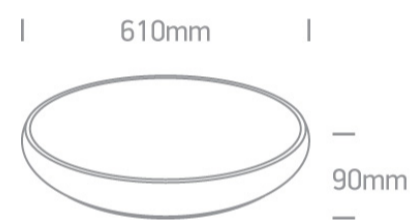

14 Plafo>The LED Slim Line Plafo

62160/W/W

60W LED slim plafo light, IP20, suitable for residential and commercial application.

Supplied with non-dimmable LED driver.

Complies with standard EN60598-1 and any other specific standards.

Downloads

Dimensions

Physical Specification

Item Group	14 Plafo
Family	The LED Slim Line Plafo
Order Code	62160/W/W
Colour	White
Material	Metal
Shape	Circular
Height	90mm
Diameter	610mm
Surface Ceiling	Yes
Indoor	Yes
Adjustable	No

Illumination Data

Colour Temperature	3000K
Lumen Output	3600lm
Light Efficiency	58,06lm/W
CRI	80
Illumination Diagram	

Packing Info

Box Length	68cm
Box Width	68cm
Box Height	12cm
Box Weight	6.000kg
Pcs/Carton	1
Carton Length	68cm
Carton Width	68cm