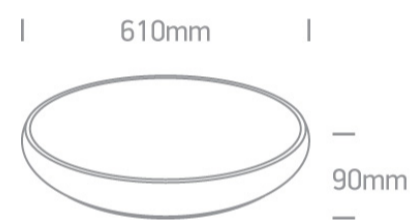

15 Plafo>The LED Slim Line Plafo

62160/B/W

60W LED slim plafo light, IP20, suitable for residential and commercial application.

Supplied with non-dimmable LED driver.

Complies with standard EN60598-1 and any other specific standards.

Downloads

Dimensions

Physical Specification

Item Group	15 Plafo
Family	The LED Slim Line Plafo
Order Code	62160/B/W
Colour	Black
Material	Metal
Shape	Circular
Height	90mm
Diameter	610mm
Surface Ceiling	Yes
Indoor	Yes
Adjustable	No

Illumination Data

Colour Temperature	3000K
Lumen Output	3600lm
Light Efficiency	58,06lm/W
CRI	80
Illumination Diagram	

Packing Info

Box Length	68cm
Box Width	68cm
Box Height	12cm
Box Weight	6Kg
Pcs/Carton	1
Carton Length	68cm
Carton Width	68cm

Carton Height

12cm

Pobrano z mamadecor.pl

Carton Weight

6Kg

Barcode

5291889056928

HS Code