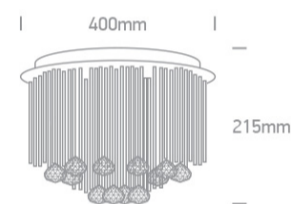

New 2021 Edition 2>Decorative

62158B

Classic Ceiling Decorative 6xG9 lamps fitting.

Complies with standard EN60598-1 and any other specific standards.

Downloads

Dimensions

Physical Specification

| | |
|-----------------|--------------------------------|
| Item Group | New 2021 Edition 2 |
| Family | Decorative |
| Order Code | 62158B |
| Colour | Chrome |
| Material | Metal + Aluminium rods + glass |
| Shape | Circular |
| Height | 215mm |
| Diameter | 400mm |
| Surface Ceiling | Yes |
| Indoor | Yes |
| Adjustable | No |