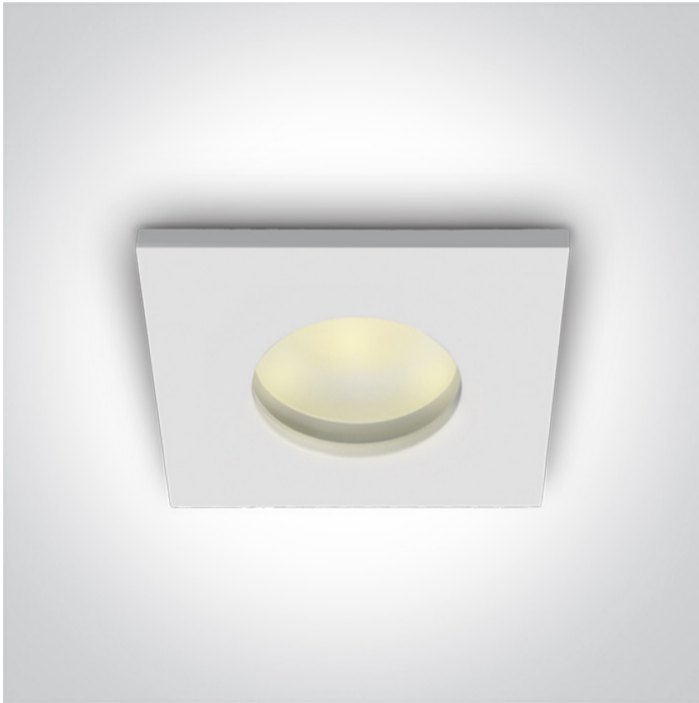

01 Recessed Spots Fixed&gt;The IP44 Bathroom Range Die cast

50105R/W

IP44 Bathroom Recessed MR16 spot with GU5,3 lampholder.

Complies with standard EN60598-1 and any other specific standards.

## Physical Specification

Item Group

01 Recessed Spots Fixed

Family

The IP44 Bathroom Range Die cast

Order Code

50105R/W

Colour

White

Material

Die Cast

Shape

Rectangular

Length

85mm

Width	85mm
Height	50mm
Cutout Hole Diameter	70mm
Recessed Ceiling	Yes
Depth Required	100mm
Indoor	Yes
Adjustable	No