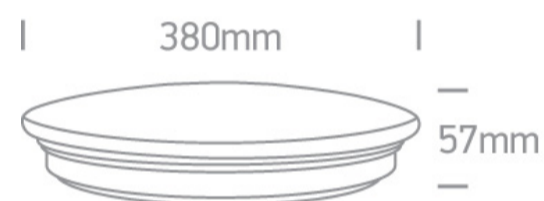

## 14 Plafo &gt; The LED Plafo Range

62154/W/W

24W LED slim plafo light, IP20, suitable for residential and commercial application.

Supplied with non-dimmable LED driver.

Complies with standard EN60598-1 and any other specific standards.

## Dimensions

## Physical Specification

Item Group	14 Plafo
Family	The LED Plafo Range
Order Code	62154/W/W
Colour	White
Material	Iron
Diffuser Material	PC
Shape	Circular
Height	57mm
Diameter	380mm
Surface Ceiling	Yes
Indoor	Yes
Adjustable	No