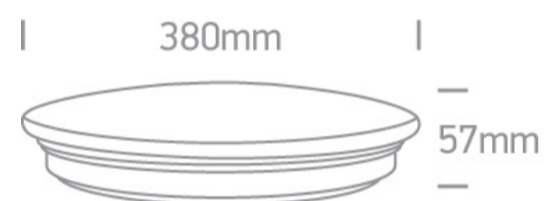

## 14 Plafo &gt; The LED Plafo Range

62154/C/W

24W LED slim plafo light, IP20, suitable for residential and commercial application.

Supplied with non-dimmable LED driver.

Complies with standard EN60598-1 and any other specific standards.

## Dimensions

## Physical Specification

Item Group	14 Plafo
Family	The LED Plafo Range
Order Code	62154/C/W
Colour	Chrome
Material	Iron
Diffuser Material	PC
Shape	Circular
Height	57mm
Diameter	380mm
Surface Ceiling	Yes
Indoor	Yes
Adjustable	No