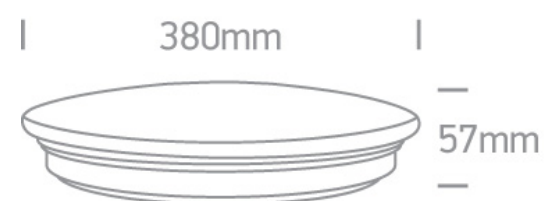

## Dimensions

## Physical Specification

Item Group	14 Plafo
Family	The LED Plafo Range
Order Code	62154/B/W
Colour	Black
Material	Iron
Diffuser Material	PC
Shape	Circular
Height	57mm
Diameter	380mm
Surface Ceiling	Yes
Indoor	Yes
Adjustable	No