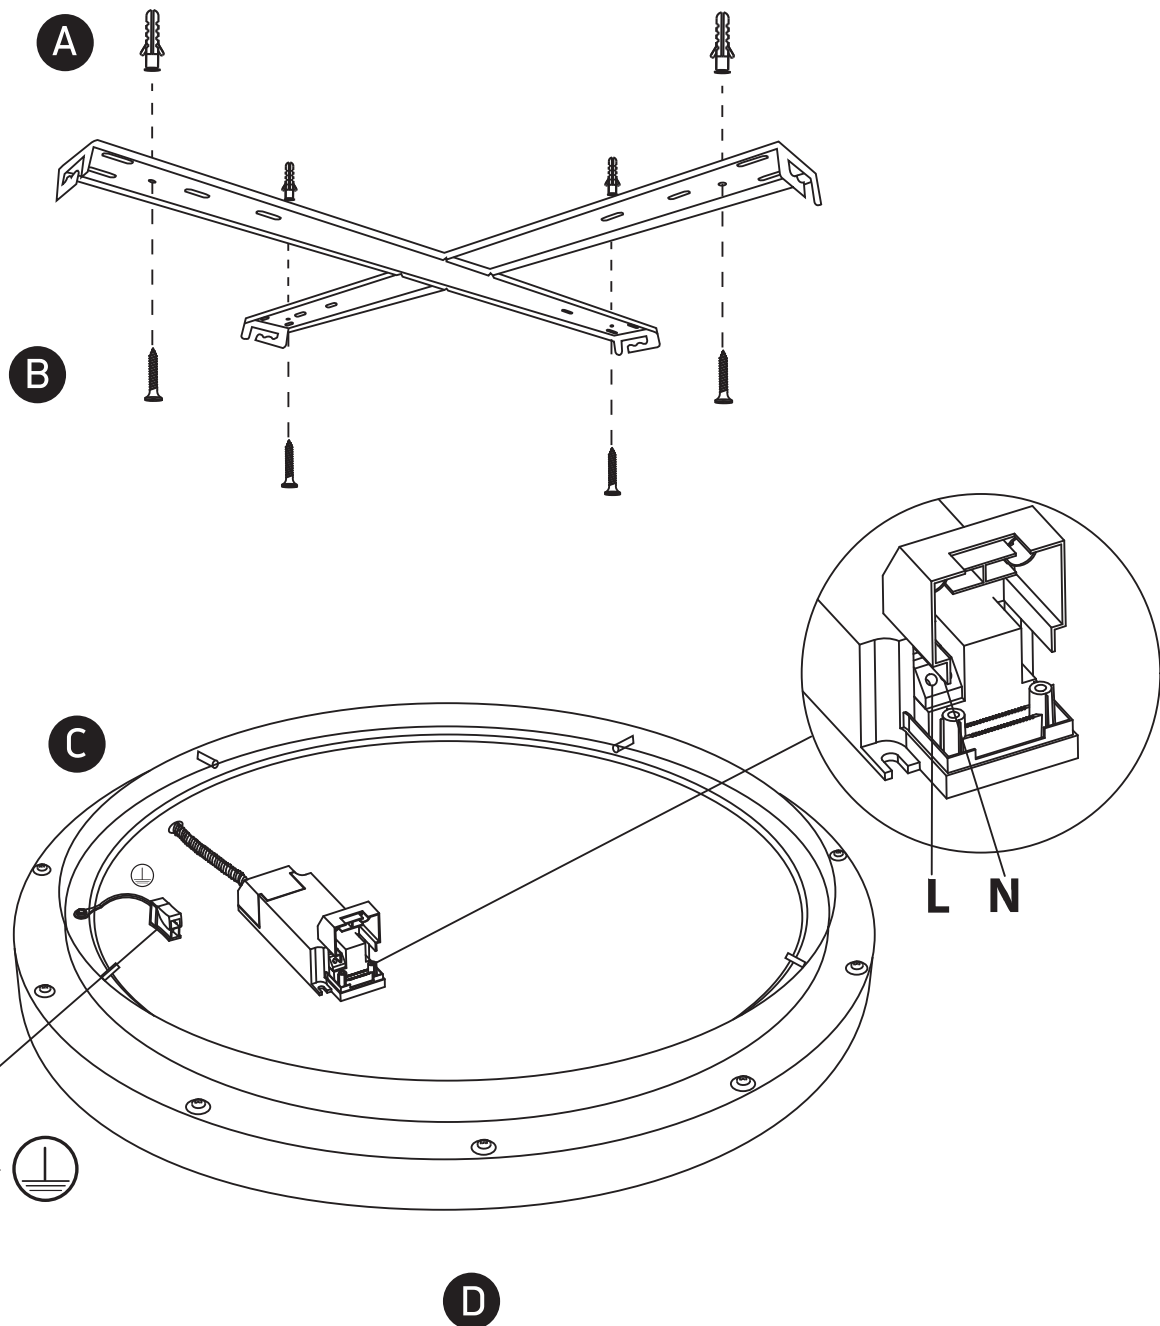

## 62148L

**ecolight**

80  
CRI

580mm

**one**  
LIGHT

230V | SMD 2835 | 48W | IP20 | Aluminium

Complete with 1200mA driver

### Warnings:

1. Fix the base on the ceiling.
2. Make sure that the product is installed properly before connecting to electricity.
3. Connect the AC power cable to the driver's cable as shown in the above diagram.
4. Do not cover the fitting.
5. Maintenance and installation should only be carried out by a professional electrician.