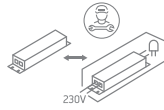

## 62148L

**ecolight**

80  
CRI

580mm

**one**  
LIGHT

230V | SMD 2835 | 48W | IP20 | Aluminium

Complete with 1200mA driver