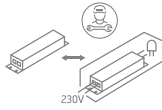

INSTALLATION MANUAL

62148L

ecolight

**80
CRI**

580mm

one
LIGHT

230V | SMD 2835 | 48W | IP20 | Aluminium

Complete with 1200mA driver