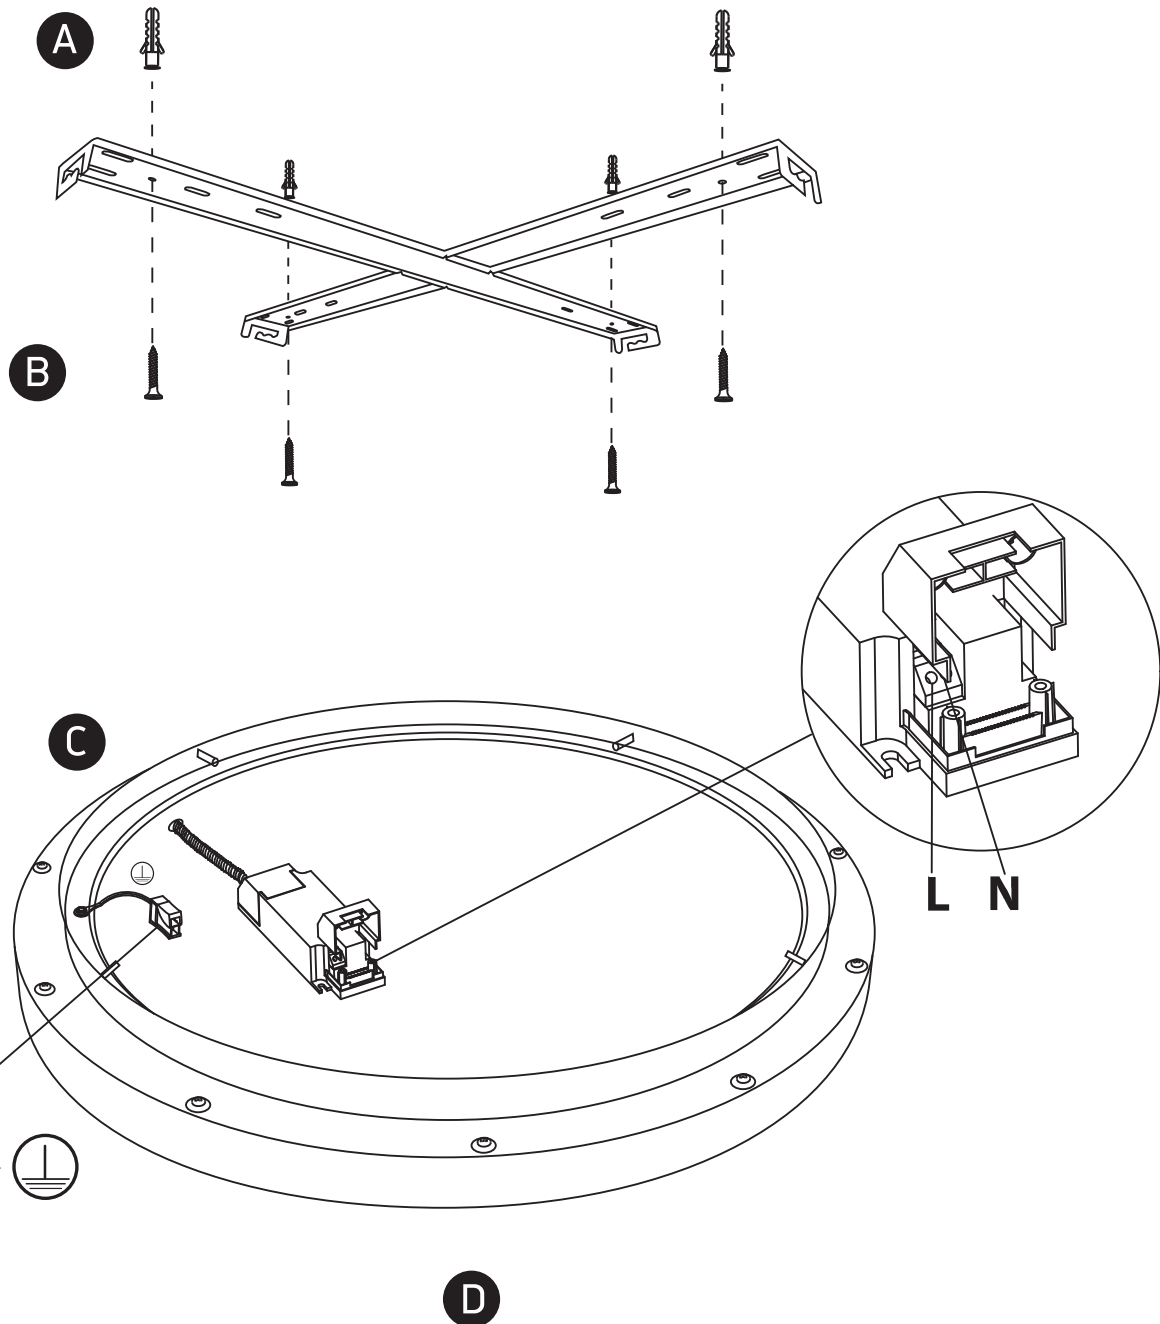

INSTALLATION MANUAL

62148L

ecolight

**80
CRI**

580mm

one
LIGHT

230V | SMD 2835 | 48W | IP20 | Aluminium

Complete with 1200mA driver

Warnings:

1. Fix the base on the ceiling.
2. Make sure that the product is installed properly before connecting to electricity.
3. Connect the AC power cable to the driver's cable as shown in the above diagram.
4. Do not cover the fitting.
5. Maintenance and installation should only be carried out by a professional electrician.