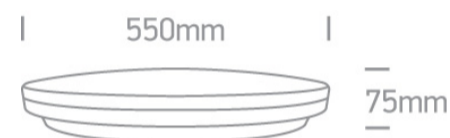

### Dimensions

Black

Material

Iron

Diffuser Material

Plastic

Shape

Circular

Height	75mm
Diameter	550mm
Surface Ceiling	Yes
Indoor	Yes
Adjustable	No