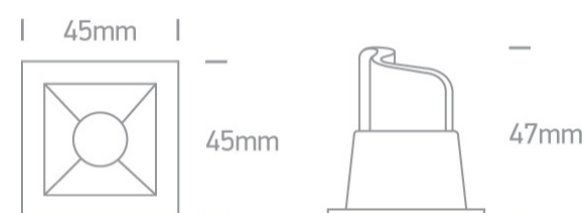

02 Recessed Spots Fixed LED>Mini Shop Square Boxes

50102B/B/W

2W LED recessed spot, IP20.

Use 89004A driver.

Complies with standard EN60598-1 and any other specific standards.

Downloads

Dimensions

Physical Specification

Item Group	02 Recessed Spots Fixed LED
Family	Mini Shop Square Boxes
Order Code	50102B/B/W
Colour	Black
Material	Die Cast
Shape	Rectangular
Length	45mm
Width	45mm
Height	47mm
Cutout Hole Width	36mm
Cutout Hole Length	36mm
Recessed Ceiling	Yes

Depth Required	60mm
Indoor	Yes
Adjustable	No

Electrical Characteristics

Fitting

Input Type	Constant Current
Input Current	700mA
Safety Class	
Power(Watts)	2W
IP Rating	IP20
Light Source	LED built in
LED Type	COB
LED Brand	Cree
Cable Length	30cm
F Mark	

Illumination Data

Colour Temperature	3000K
Lumen Output	160lm
Light Efficiency	80lm/W
CRI	90
Beam Angle	30°
Illumination Diagram	

Packing Info

Box Length	7cm
Box Width	6,5cm
Box Height	6cm

Pcs/Carton

100

Pobrano z mamadecor.pl