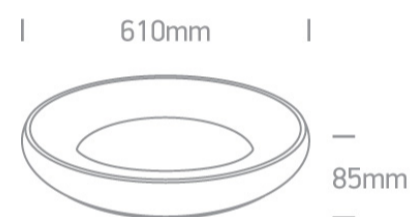

## 14 Plafo&gt;The LED Decorative Plafo

62144N/W/W

50W LED Plafo , IP20 suitable for residential and commercial application .

Complete with 1200mA driver.

Complies with standard EN60598-1 and any other specific standards.

## Dimensions

## Physical Specification

Item Group	14 Plafo
Family	The LED Decorative Plafo
Order Code	62144N/W/W
Colour	White
Material	Metal
Shape	Circular
Height	85mm
Diameter	610mm
Surface Ceiling	Yes
Indoor	Yes
Adjustable	No

#### Packing Info

Box Length	68cm
Box Width	68cm
Box Height	12cm
Box Weight	5.400kg
Pcs/Carton	1
Carton Length	68cm
Carton Width	68cm
Carton Height	12cm
Carton Weight	4,3Kg
Barcode	5291889056898
HS Code	9405409900