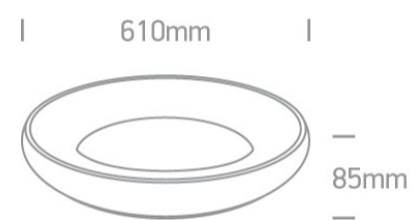

14 Plafo>The LED Decorative Plafo

62144N/BGL/W

50W LED Plafo, IP20 suitable for residential and commercial application.

Complete with 1200mA driver.

Complies with standard EN60598-1 and any other specific standards.

Downloads

Dimensions

Physical Specification

Item Group	14 Plafo
Family	The LED Decorative Plafo
Order Code	62144N/BGL/W
Colour	Brushed Gold
Material	Metal
Shape	Circular
Height	85mm
Diameter	610mm
Surface Ceiling	Yes
Indoor	Yes
Adjustable	No

Colour Temperature	3000K
Lumen Output	4250lm
Light Efficiency	85lm/W
CRI	80
Beam Angle	120°
Illumination Diagram	

Packing Info

Box Length	68cm
Box Width	68cm
Box Height	12cm
Box Weight	5.400kg
Pcs/Carton	1
Carton Length	68cm
Carton Width	68cm
Carton Height	12cm
Carton Weight	4,9Kg
Barcode	5291889063360
HS Code	9405409900