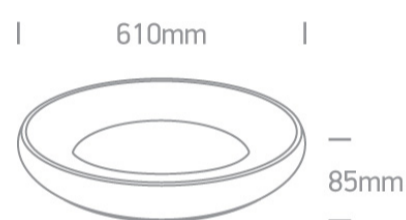

Downloads

Dimensions

Gallery

Physical Specification

Item Group	New 2022 Edition 2
Family	Plafo
Order Code	62144N/BBS/W
Colour	Brushed Brass
Material	Metal
Shape	Circular
Height	85mm

Diameter	610mm
Surface Ceiling	Yes
Indoor	Yes
Adjustable	No

Illumination Data

Colour Temperature	3000K
Lumen Output	4250lm
Light Efficiency	85lm/W
CRI	80
Beam Angle	120°
Illumination Diagram	

Packing Info

Box Length	68cm
Box Width	68cm
Box Height	12cm
Box Weight	5.400kg
Pcs/Carton	1
Carton Length	68cm
Carton Width	68cm
Carton Height	12cm