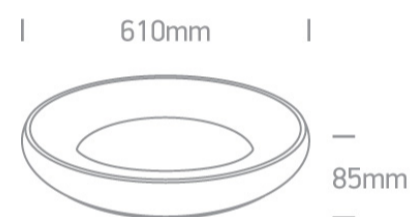

14 Plafo>The LED Decorative Plafo

62144N/B/W

50W LED Plafo, IP20 suitable for residential and commercial application.

Complete with 1200mA driver.

Complies with standard EN60598-1 and any other specific standards.

Downloads

Dimensions

Physical Specification

Item Group	14 Plafo
Family	The LED Decorative Plafo
Order Code	62144N/B/W
Colour	Black
Material	Metal
Shape	Circular
Height	85mm
Diameter	610mm
Surface Ceiling	Yes
Indoor	Yes
Adjustable	No

Colour Temperature	3000K
Lumen Output	4250lm
Light Efficiency	85lm/W
CRI	80
Beam Angle	120°
Illumination Diagram	

Packing Info

Box Length	68cm
Box Width	68cm
Box Height	12cm
Box Weight	5.400kg
Pcs/Carton	1
Carton Length	68cm
Carton Width	68cm
Carton Height	12cm
Carton Weight	4,9Kg
Barcode	5291889056904
HS Code	9405409900